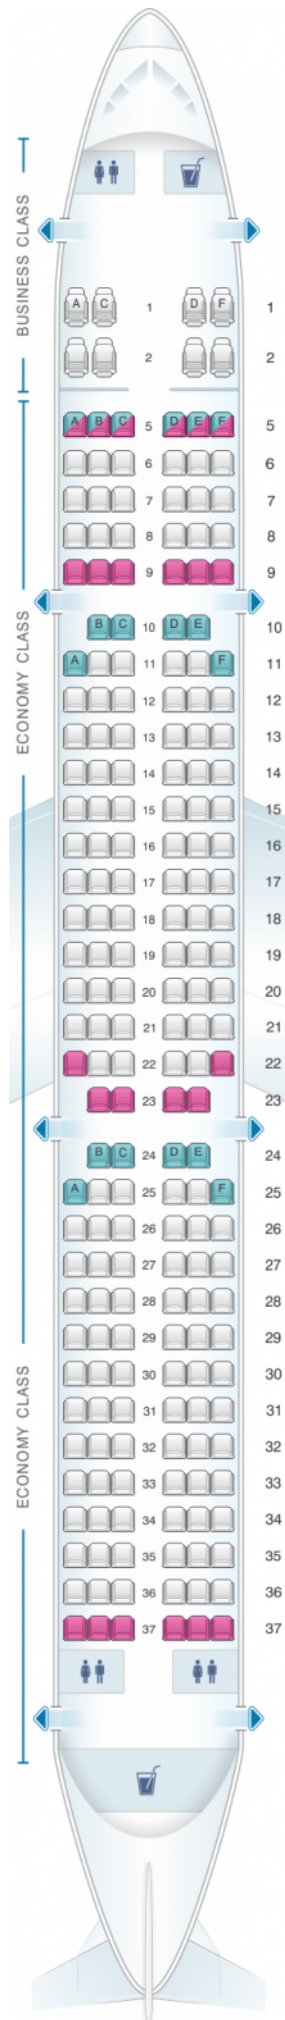

TAP Air Portugal Airbus A321

Class

good seat

good but beware

beware

staff seat

exit

wheelchair accessibility

toilet

closet

galley

power port