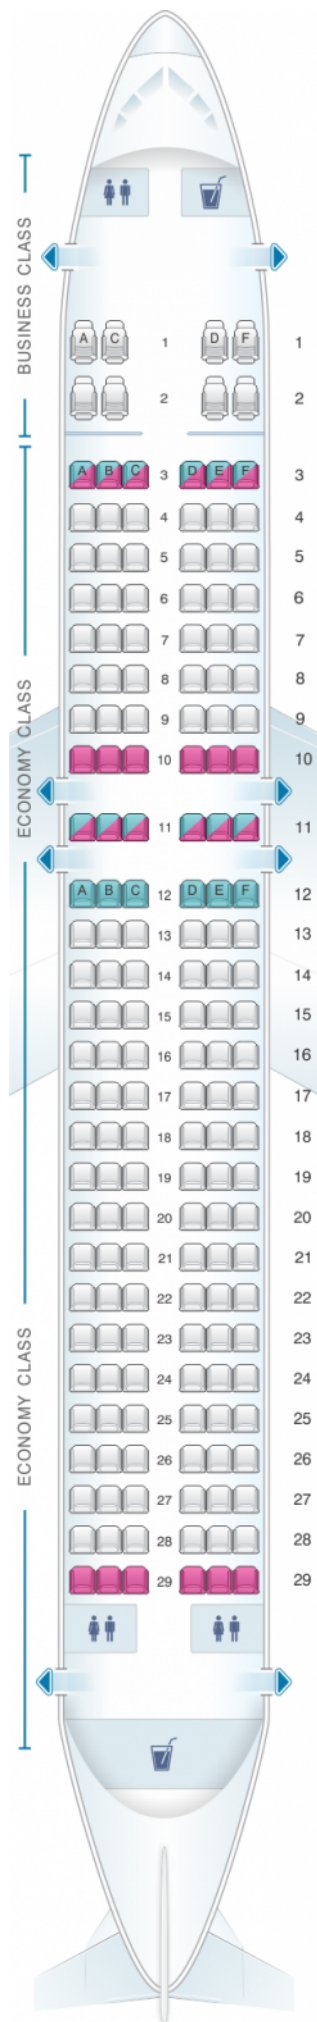

TAP Air Portugal Airbus A320

Class

good seat

good but beware

beware

staff seat

exit

wheelchair
accessibility

toilet

closet

galley

power port