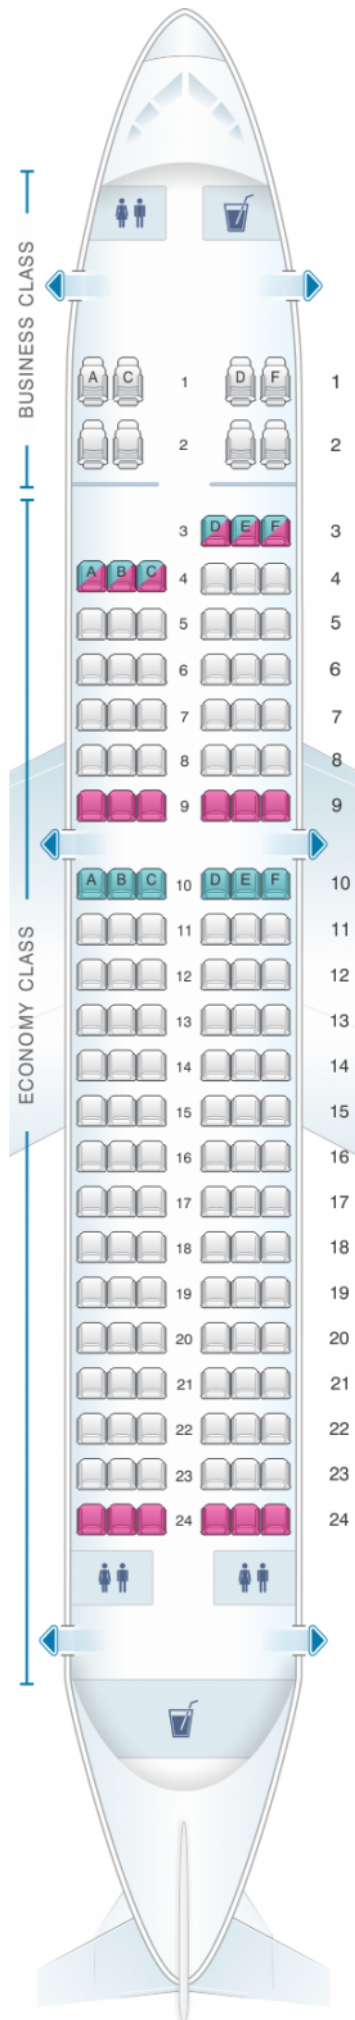

## TAP Air Portugal Airbus A319

Class

				
good seat	good but beware	beware	staff seat	exit
				
wheelchair accessibility	toilet	closet	galley	power port