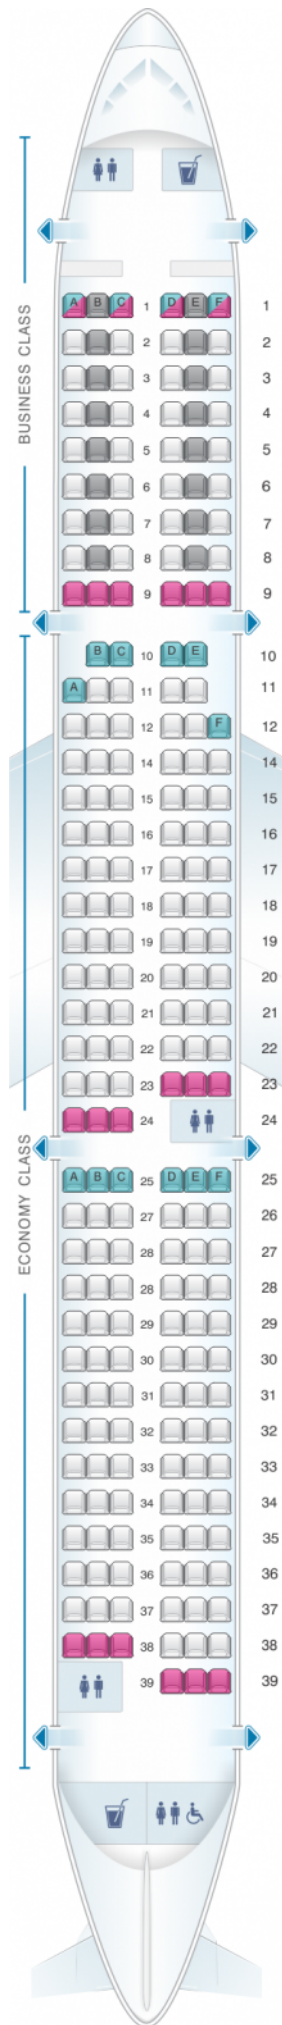

## SWISS Airbus A321 100/200

Class	Pitch	Width	Seats
Array	Array	Array	Array

good seat

good but beware

beware

staff seat

exit

wheelchair accessibility

toilet

closet

galley

power port