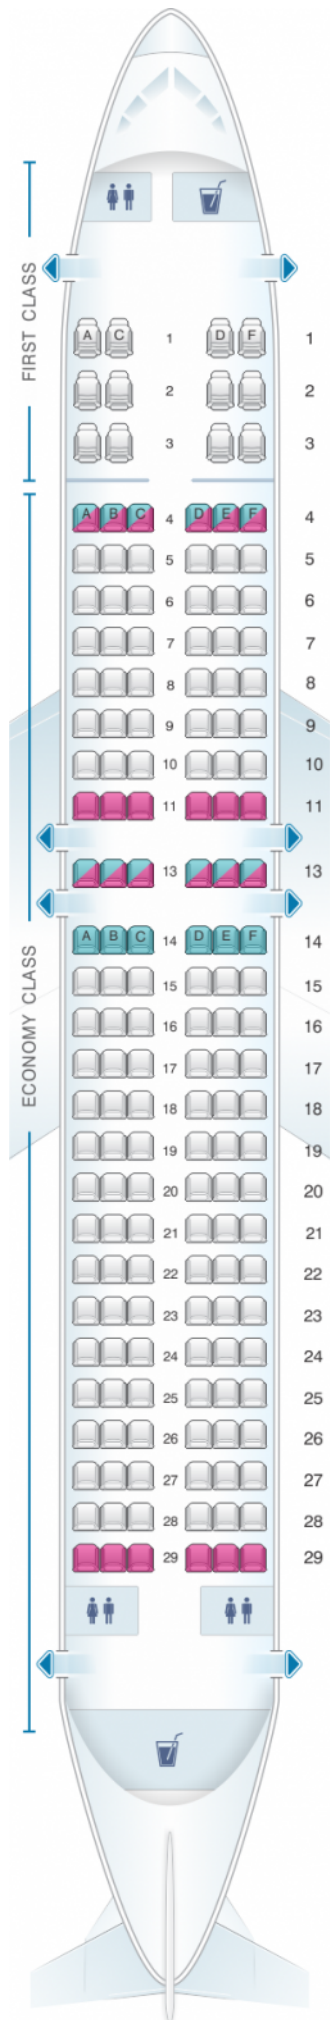

# Sun Country Airlines Boeing B737 800 162pax

Class	Pitch	Width	Seats
Array	Array	Array	Array

good seat

good but beware

beware

staff seat

exit

wheelchair accessibility

toilet

closet

galley

power port