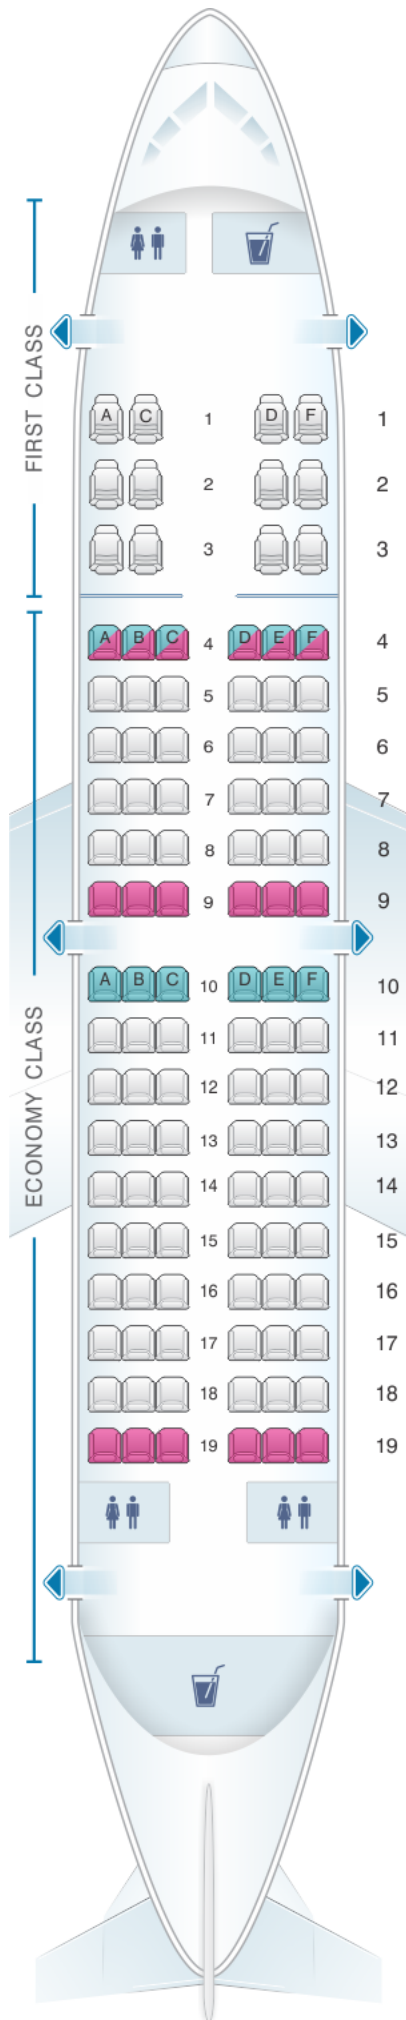

Sun Country Airlines Boeing B737 700

Class	Sièges
Economy Class	114
Economy Class	114

Legend of icons for seat and facility types:

- good seat
- good but beware
- beware
- staff seat
- exit
- wheelchair accessibility
- toilet
- closet
- galley
- power port