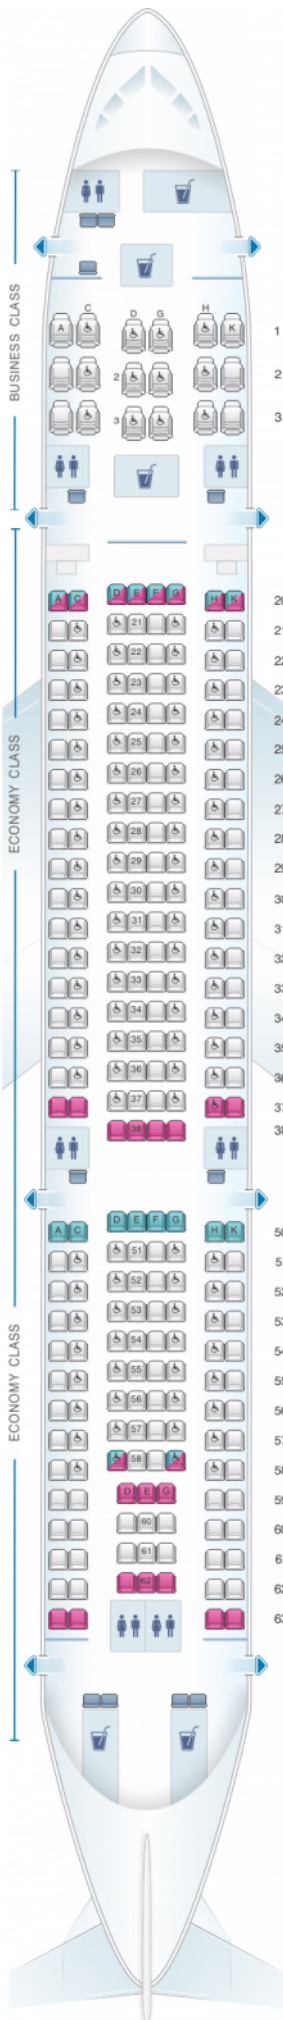

SriLankan Airlines Airbus A330-200 Config. 2

Class	Pitch	Width	Seats
Array	Array	Array	Array

good seat

good but beware

beware

staff seat

exit

wheelchair
accessibility

toilet

closet

galley

power port