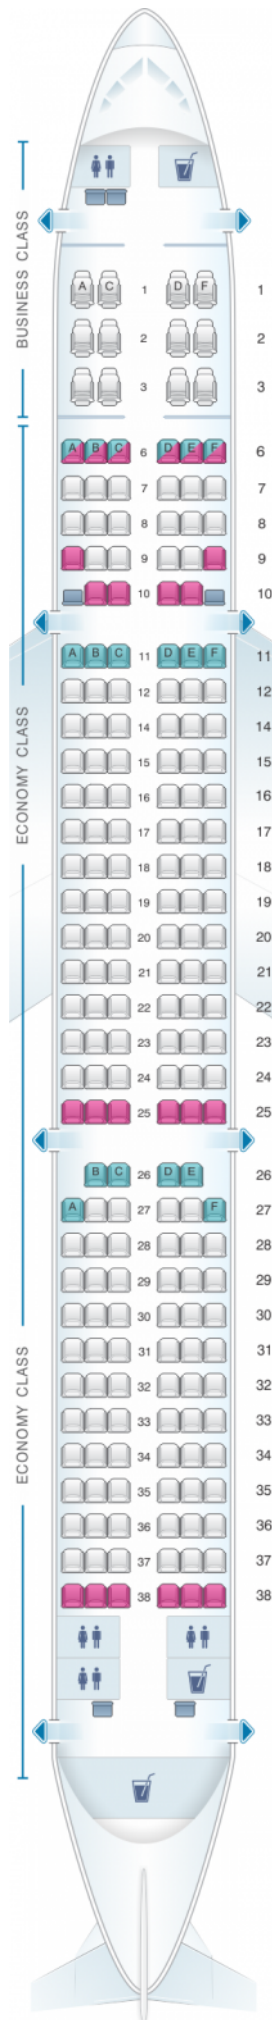

SriLankan Airlines Airbus A321 231 Config. 1

Class	Pitch	Width	Seats
Array	Array	Array	Array

good seat

good but beware

beware

staff seat

exit

wheelchair
accessibility

toilet

closet

galley

power port