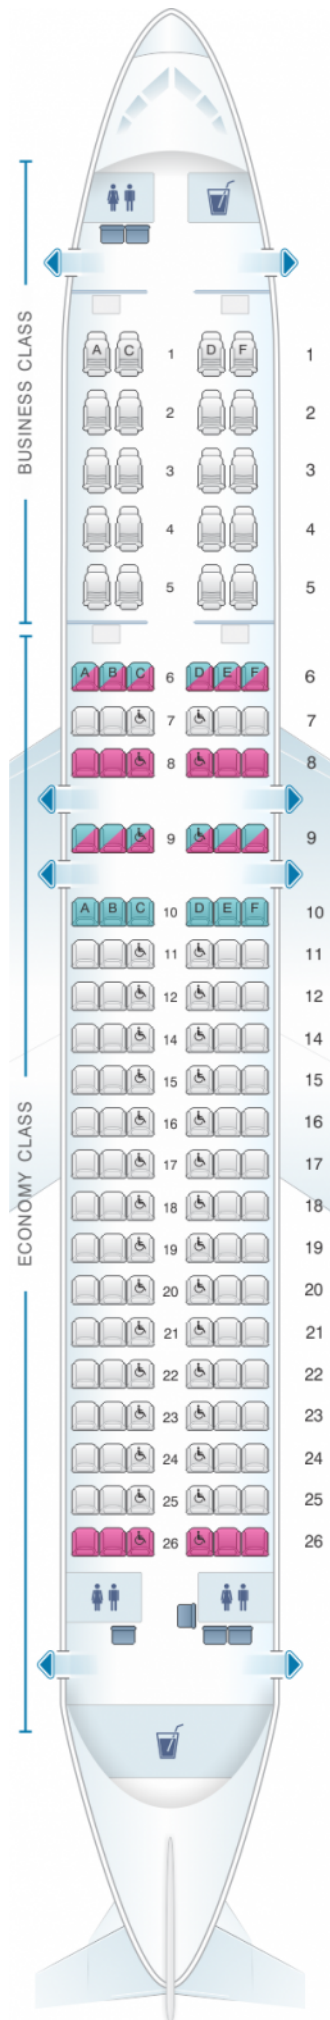

SriLankan Airlines Airbus A320 Config. 2

Class	Sièges
Economy Class	120
Economy Class	120

good seat

good but beware

beware

staff seat

exit

wheelchair
accessibility

toilet

closet

galley

power port