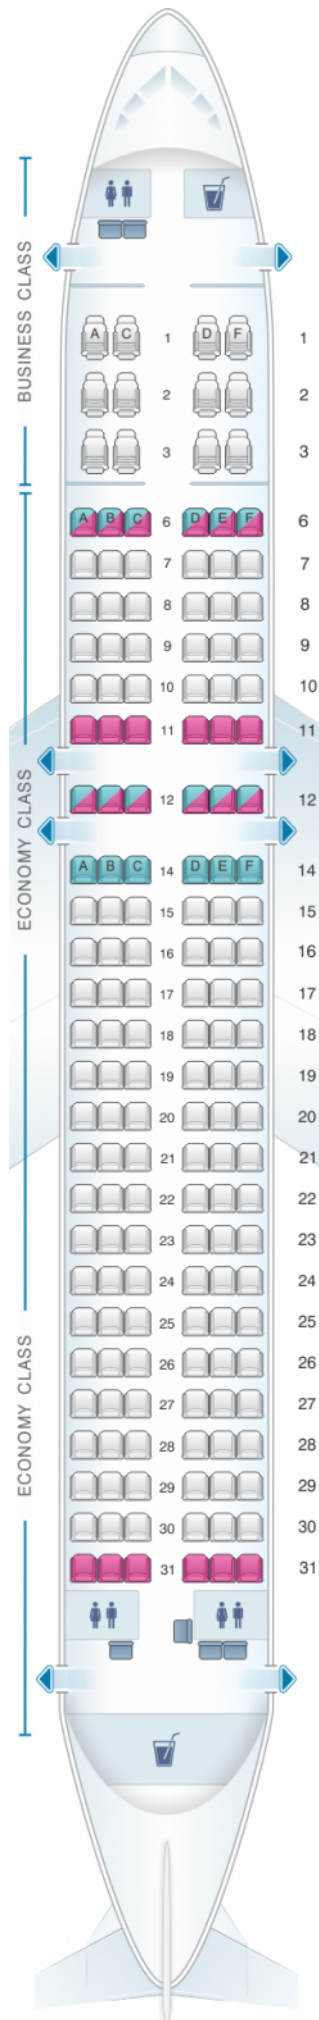

SriLankan Airlines Airbus A320 Config. 1

Class	Pitch	Width	Seats
Array	Array	Array	Array

good seat

good but beware

beware

staff seat

exit

wheelchair
accessibility

toilet

closet

galley

power port