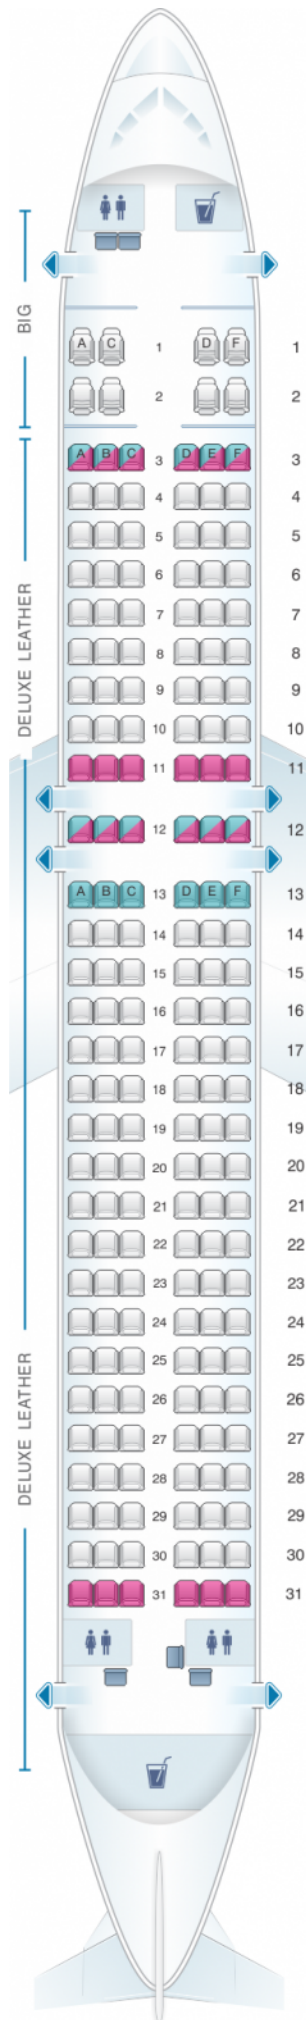

Spirit Airlines Airbus A320 182PAX

Class	Tono	Ancho	asientos
Array	Array	Array	Array

good seat

good but beware

beware

staff seat

exit

wheelchair accessibility

toilet

closet

galley

power port