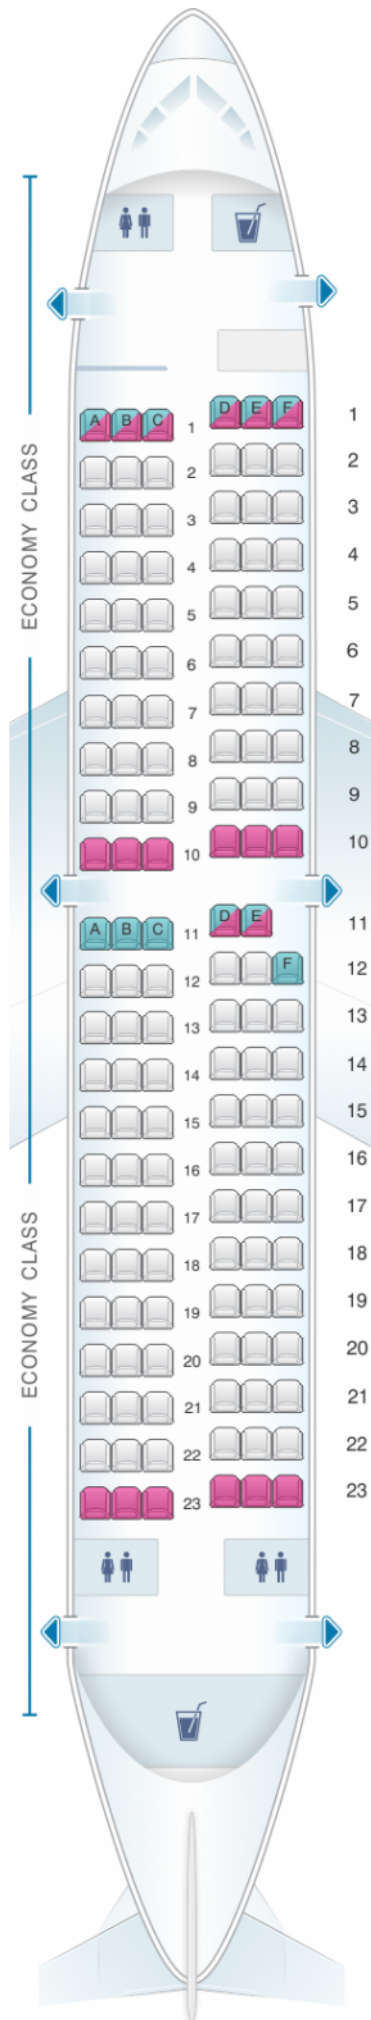

Southwest Airlines Boeing B737 700 137pax

Class	Tanguage	?Largeur	Sièges
Array	Array	Array	Array

good seat	good but beware	beware	staff seat	exit
wheelchair accessibility	toilet	closet	galley	power port