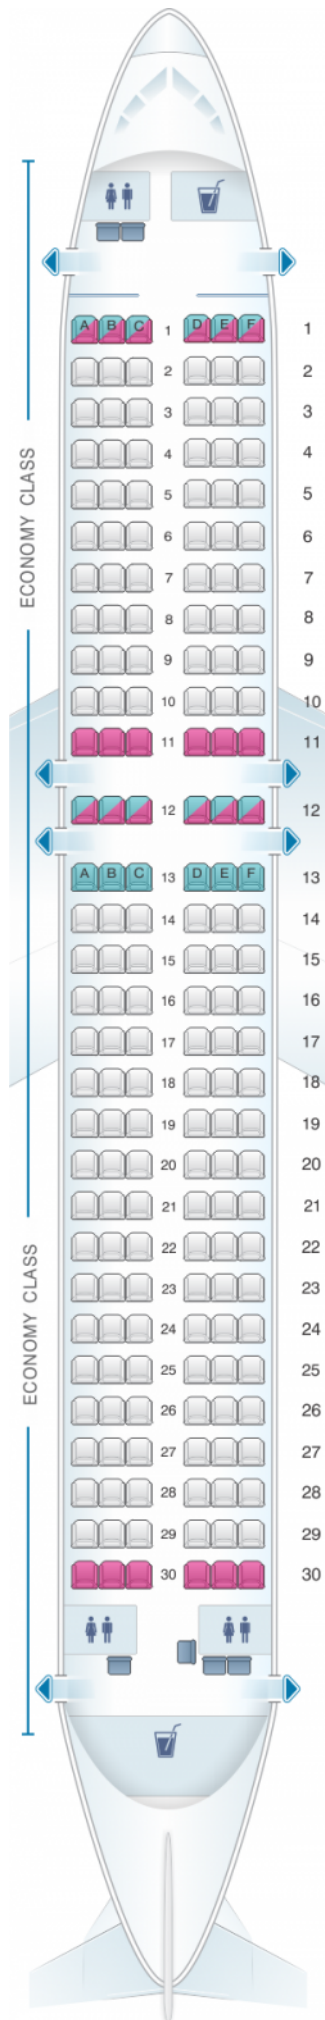

SMARTL

SmartLynx Airbus A320 200 - 180 PAX

Class	Pitch	Width	Seats
Array	Array	Array	Array

good seat

good but beware

beware

staff seat

exit

wheelchair accessibility

toilet

closet

galley

power port