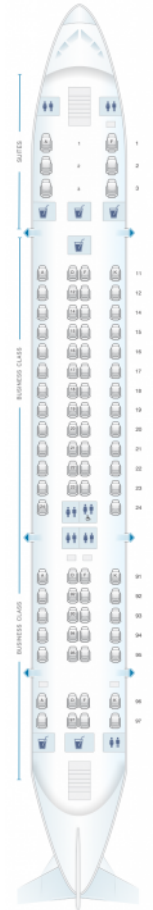

Singapore Airlines Airbus A380 800

Class

good seat

good but beware

beware

staff seat

exit

wheelchair accessibility

toilet

closet

galley

power port