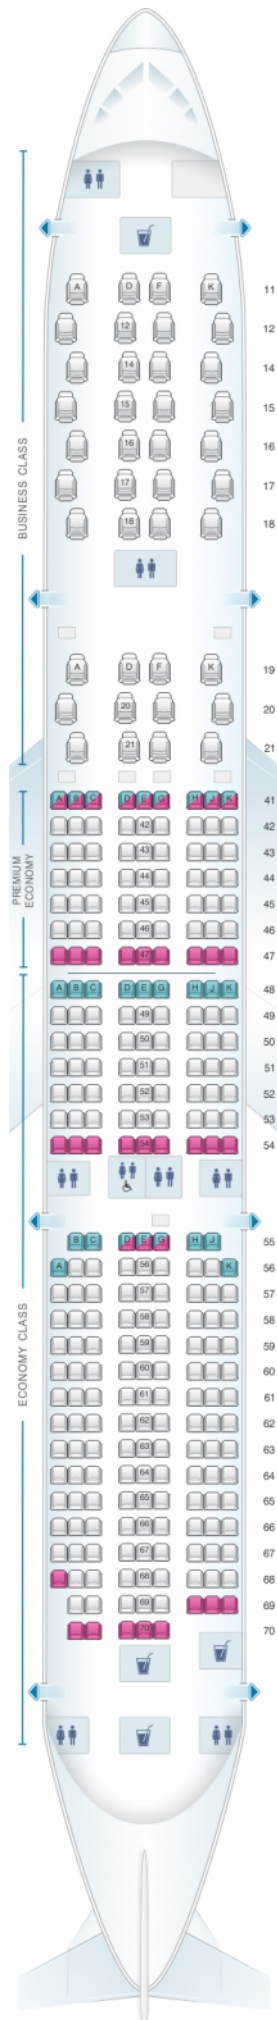

Singapore Airlines Airbus A350 900 config.2

Class

				
good seat	good but beware	beware	staff seat	exit
				
wheelchair accessibility	toilet	closet	galley	power port