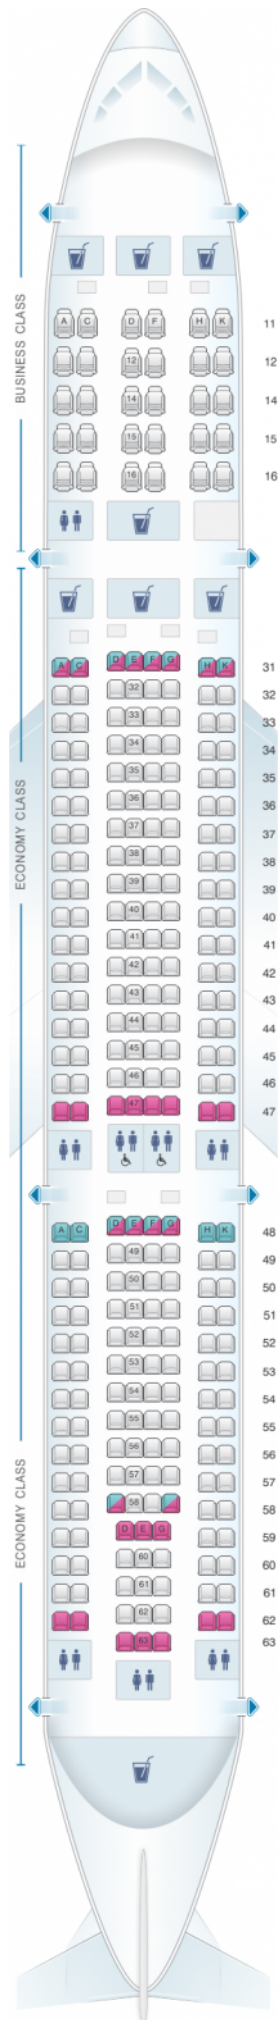

Singapore Airlines Airbus A330 300

Class	Pitch	Width	Seats
Array	Array	Array	Array

				
good seat	good but beware	beware	staff seat	exit
				
wheelchair accessibility	toilet	closet	galley	power port