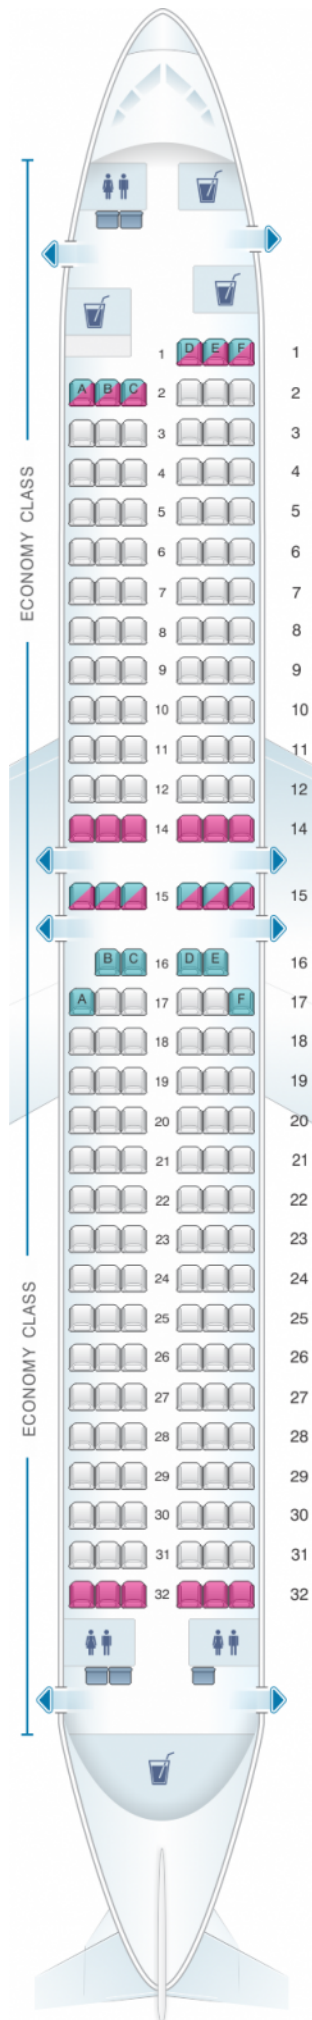

Scandinavian Airlines

Scandinavian Airlines (SAS) Boeing B737 800

Class	Pitch	Width	Seats
Array	Array	Array	Array

good seat	good but beware	beware	staff seat	exit
wheelchair accessibility	toilet	closet	galley	power port