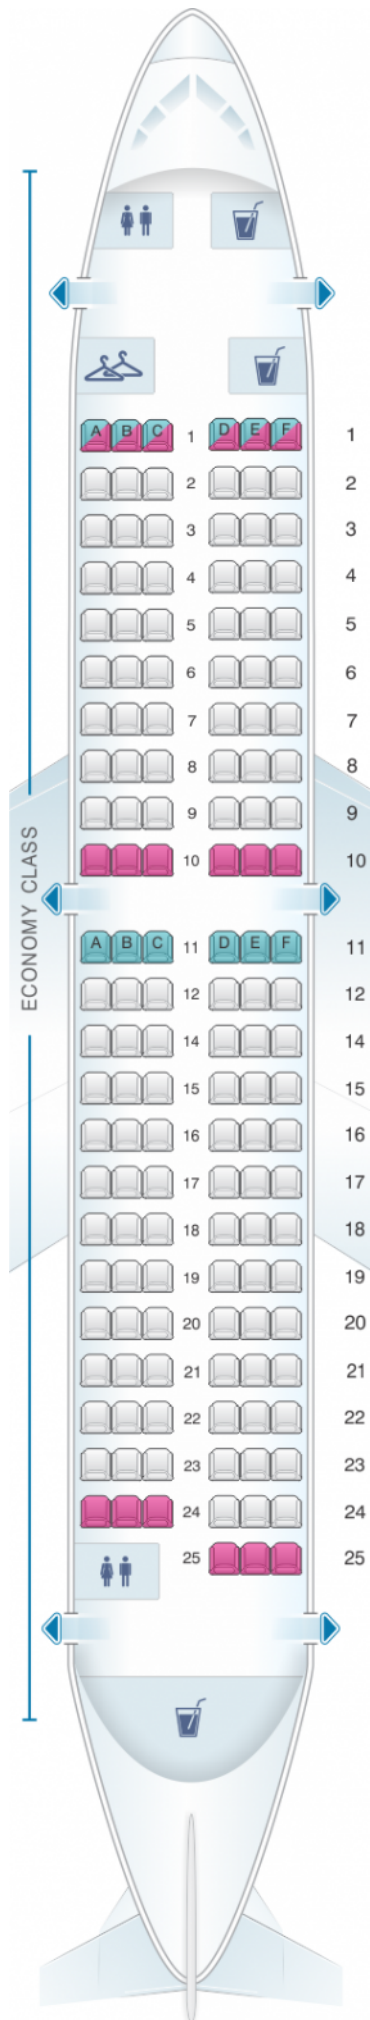

Scandinavian Airlines

Scandinavian Airlines (SAS) Boeing B737 700

Class	Sièges
Economy Class	141

good seat

good but beware

beware

staff seat

exit

wheelchair
accessibility

toilet

closet

gallery

power port