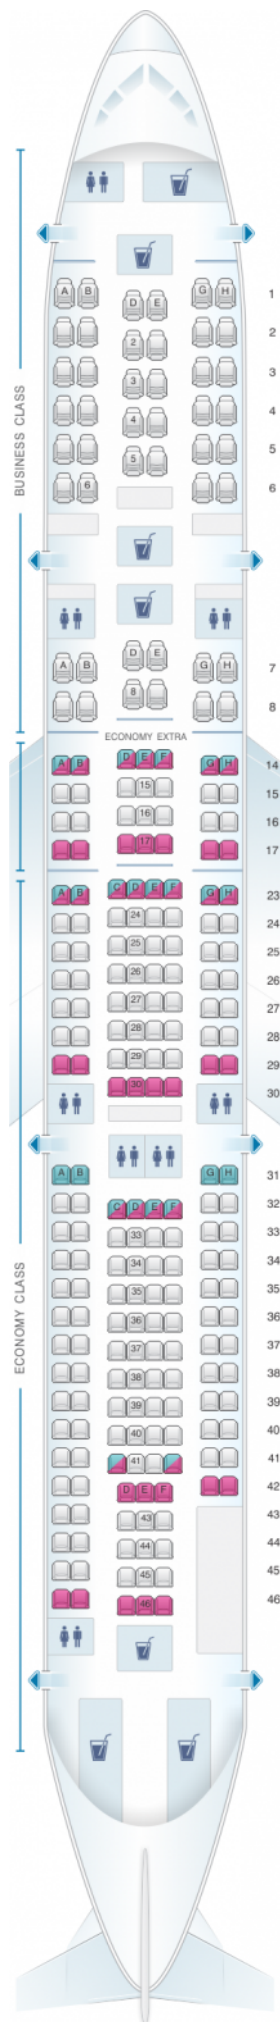

Scandinavian Airlines (SAS) Airbus A340 300

Class	Pitch	Width	Seats
Array	Array	Array	Array

good seat

good but beware

beware

staff seat

exit

wheelchair accessibility

toilet

closet

galley

power port