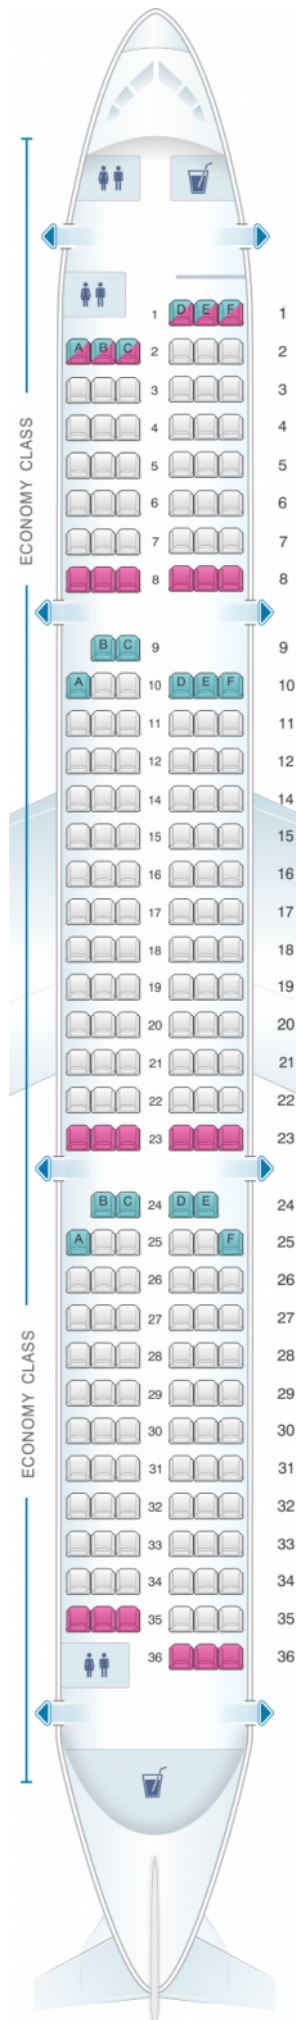

Scandinavian Airlines (SAS) Airbus A321

Class	Language	?Largeur	Sièges
Economy Class	31	18	198

- good seat
- good but beware
- beware
- staff seat
- exit
- wheelchair accessibility
- toilet
- closet
- gallery
- power port