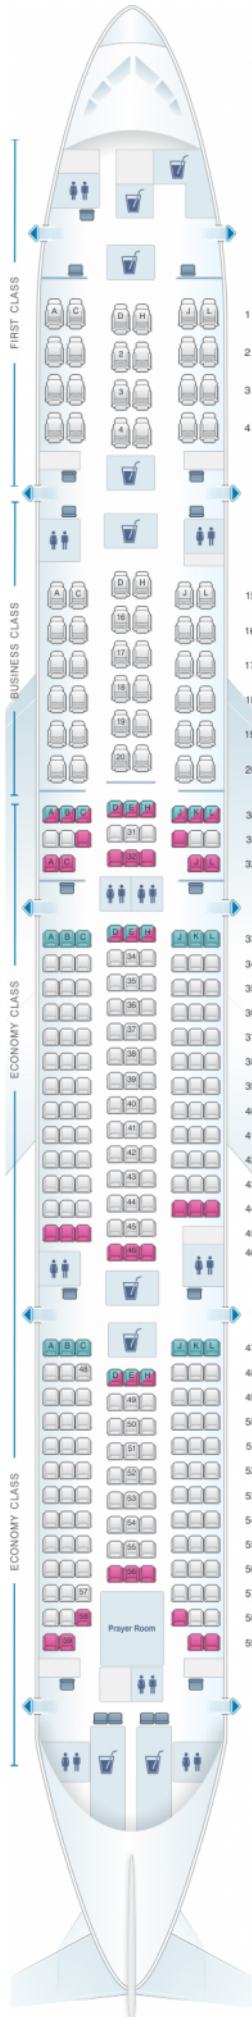

الخطوط الجوية العربية السعودية
SAUDI ARABIAN AIRLINES

Saudi Arabian Airlines Boeing B777 300ER (77W)

Class	Pitch	Width	Seats
Array	Array	Array	Array

				
good seat	good but beware	beware	staff seat	exit
				
wheelchair accessibility	toilet	closet	galley	power port