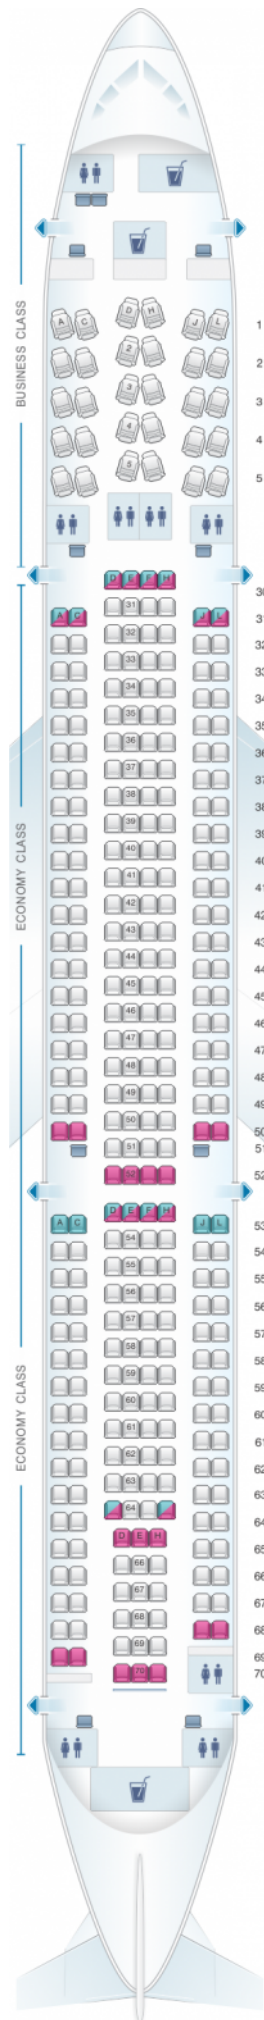

الخطوط الجوية العربية السعودية
SAUDI ARABIAN AIRLINES

Saudi Arabian Airlines Airbus A330 300 343R

Class	Pitch	Width	Seats
Array	Array	Array	Array

good seat

good but beware

beware

staff seat

exit

wheelchair
accessibility

toilet

closet

galley

power port