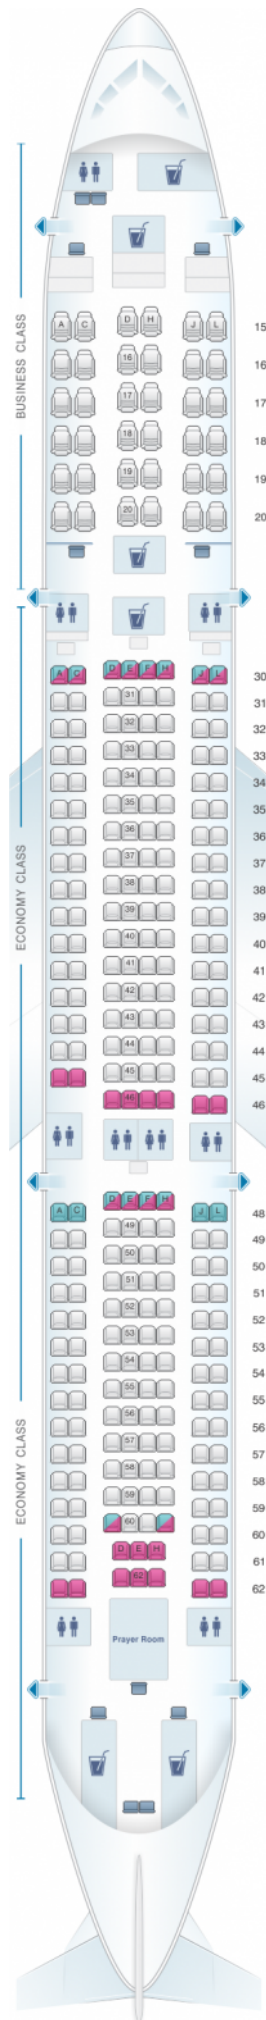

الخطوط الجوية العربية السعودية
SAUDI ARABIAN AIRLINES

Saudi Arabian Airlines Airbus A330 300 (3)

| Class | Sièges |
|---------------|--------|
| Economy Class | 252 |
| Economy Class | 252 |

good seat

good but beware

beware

staff seat

exit

wheelchair accessibility

toilet

closet

gallery

power port