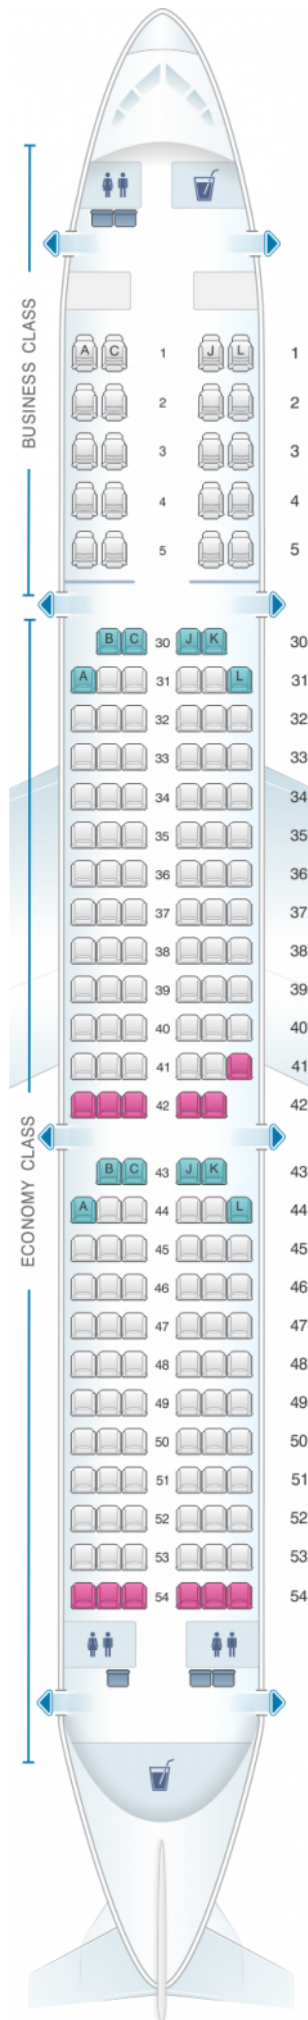

الخطوط الجوية العربية السعودية
SAUDI ARABIAN AIRLINES

Saudi Arabian Airlines Airbus A321

Class	Seats
Business Class	20
Economy Class	145

good seat

good but beware

beware

staff seat

exit

wheelchair
accessibility

toilet

closet

galley

power port