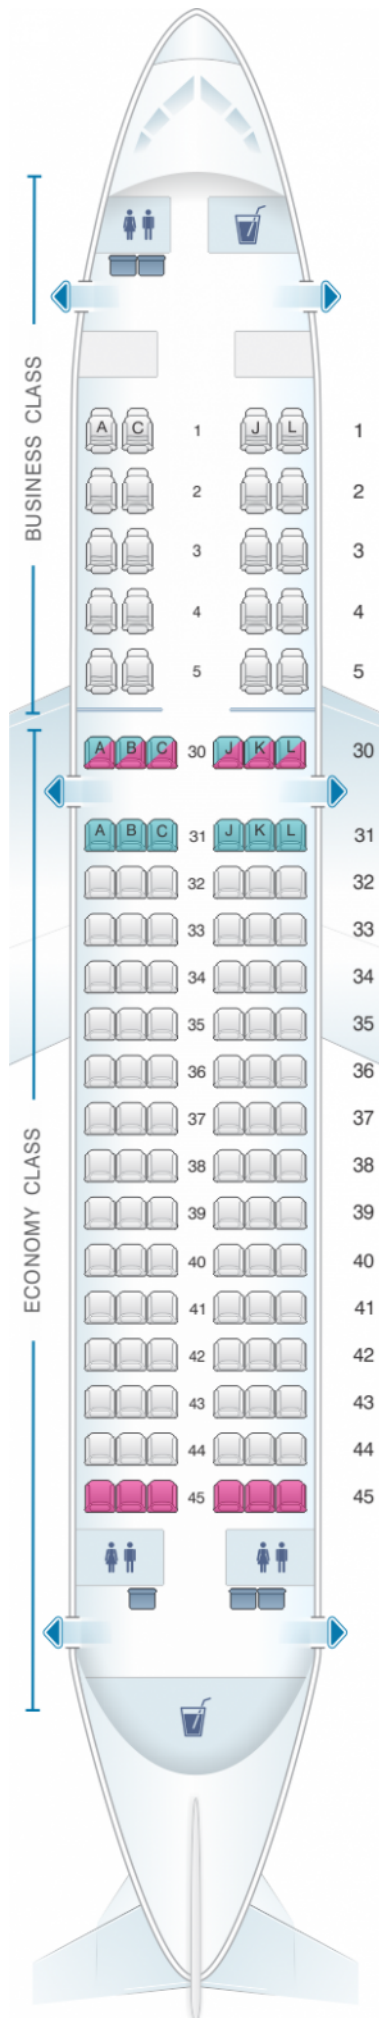

## Saudi Arabian Airlines Airbus A320 200 Business

Class	Tanguage	?Largeur	Sièges
Array	Array	Array	Array

good seat	good but beware	beware	staff seat	exit
wheelchair accessibility	toilet	closet	galley	power port