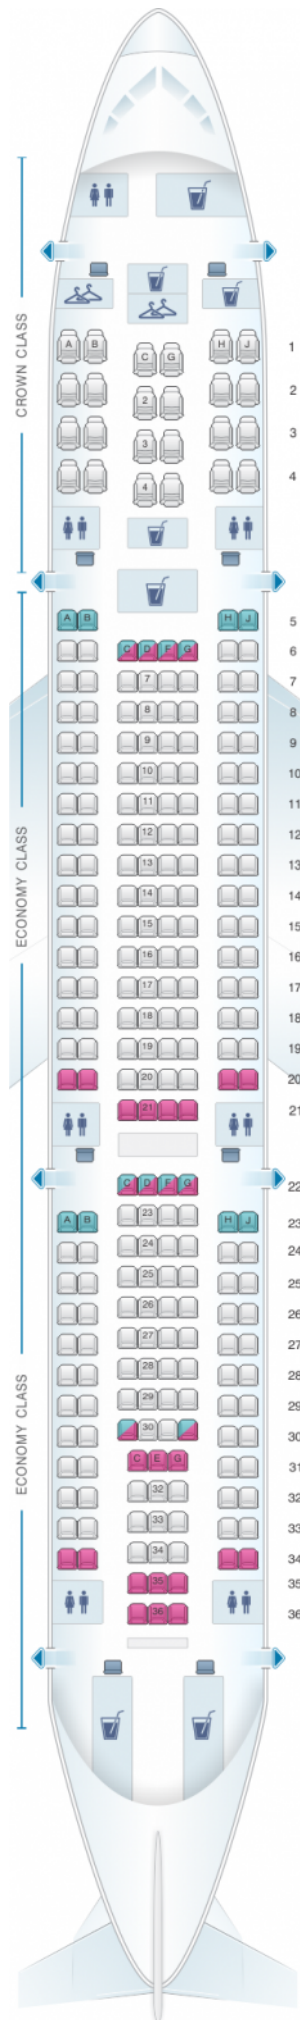

Royal Jordanian Airbus A340 200

Class	Tono	Ancho	asientos
Array	Array	Array	Array

good seat

good but beware

beware

staff seat

exit

wheelchair accessibility

toilet

closet

galley

power port