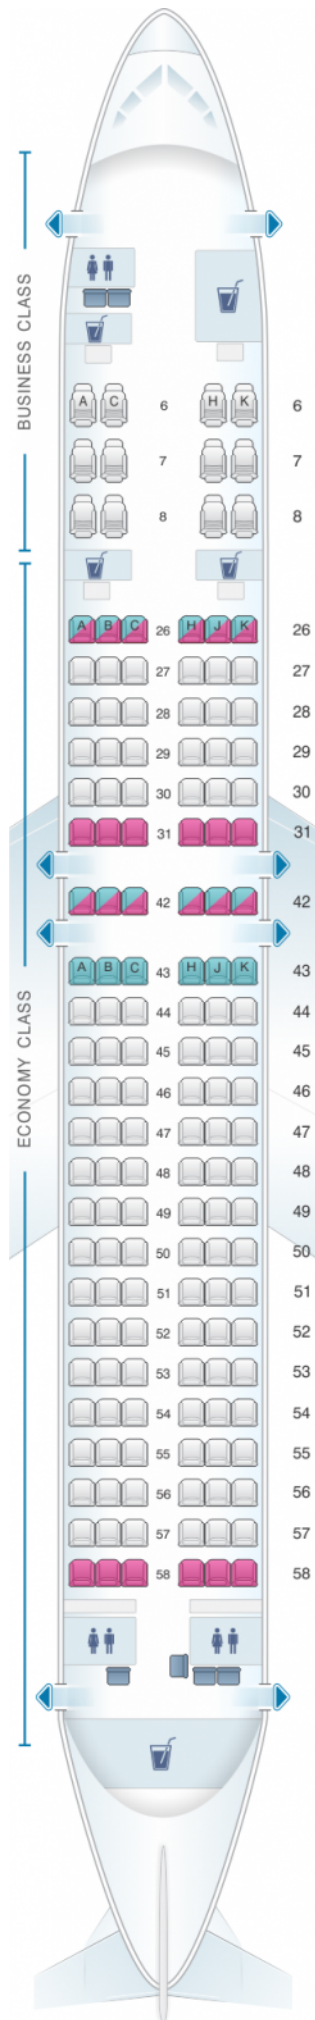

## Royal Brunei Airlines Airbus A320

Class	Pitch	Width	Seats
Array	Array	Array	Array

				
good seat	good but beware	beware	staff seat	exit
				
wheelchair accessibility	toilet	closet	galley	power port