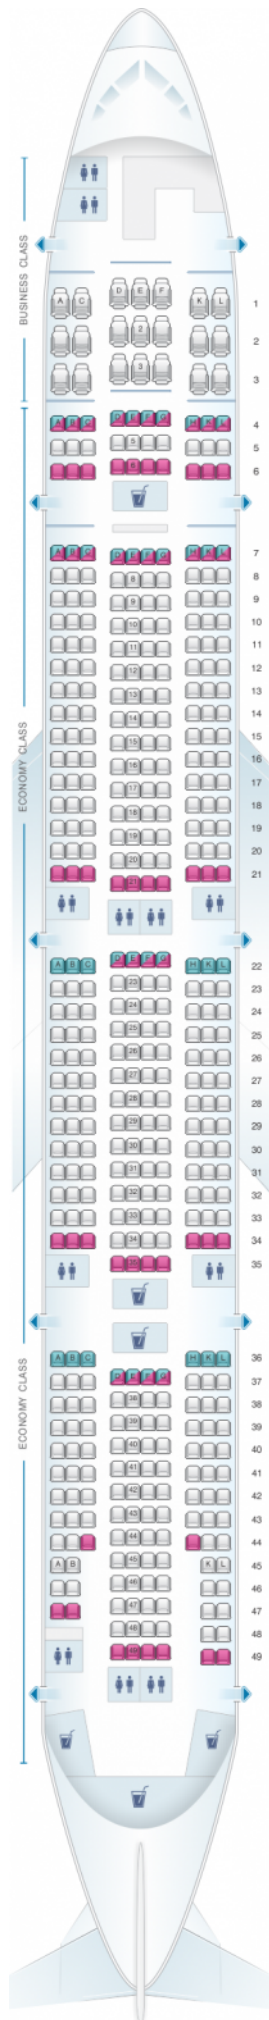

Rossiya Airlines Boeing B777 300ER

Class	Tono	Ancho	asientos
Array	Array	Array	Array

good seat

good but beware

beware

staff seat

exit

wheelchair accessibility

toilet

closet

galley

power port