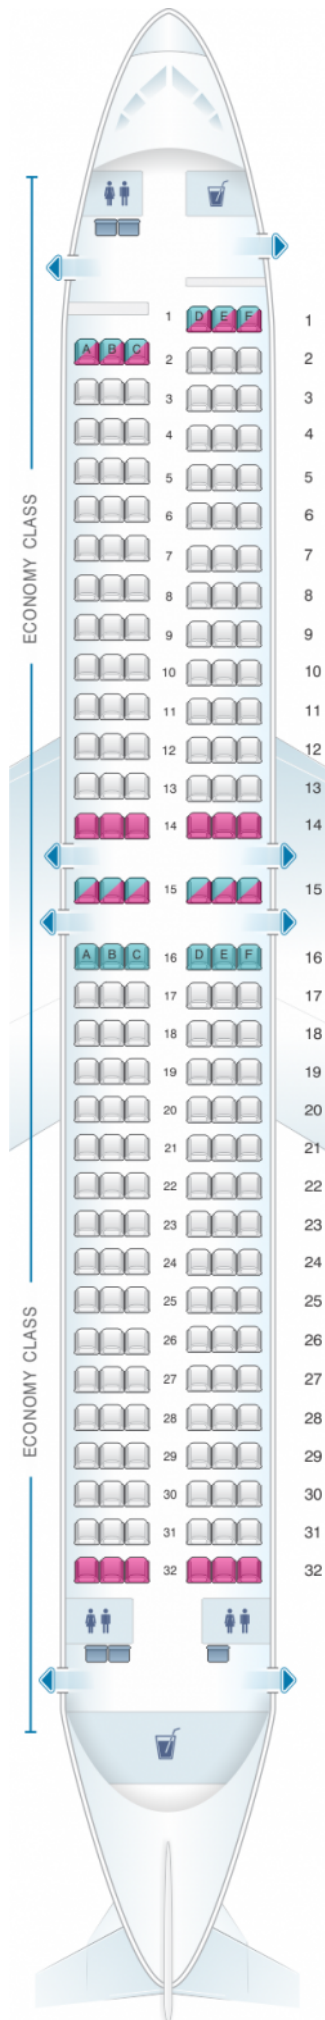

# Rossiya Airlines Boeing B737 800 189PAX V2

Class	Pitch	Width	Seats
Array	Array	Array	Array

good seat

good but beware

beware

staff seat

exit

wheelchair accessibility

toilet

closet

galley

power port