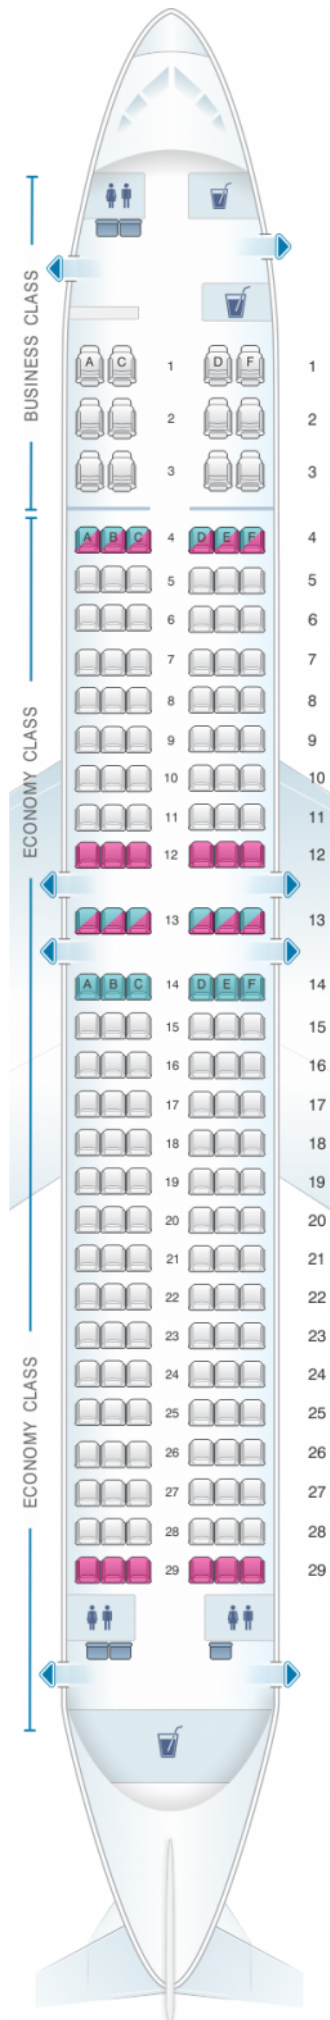

# Rossiya Airlines Boeing B737 800 168PAX V1

Class	Pitch	Width	Seats
Array	Array	Array	Array

				
good seat	good but beware	beware	staff seat	exit
				
wheelchair accessibility	toilet	closet	galley	power port