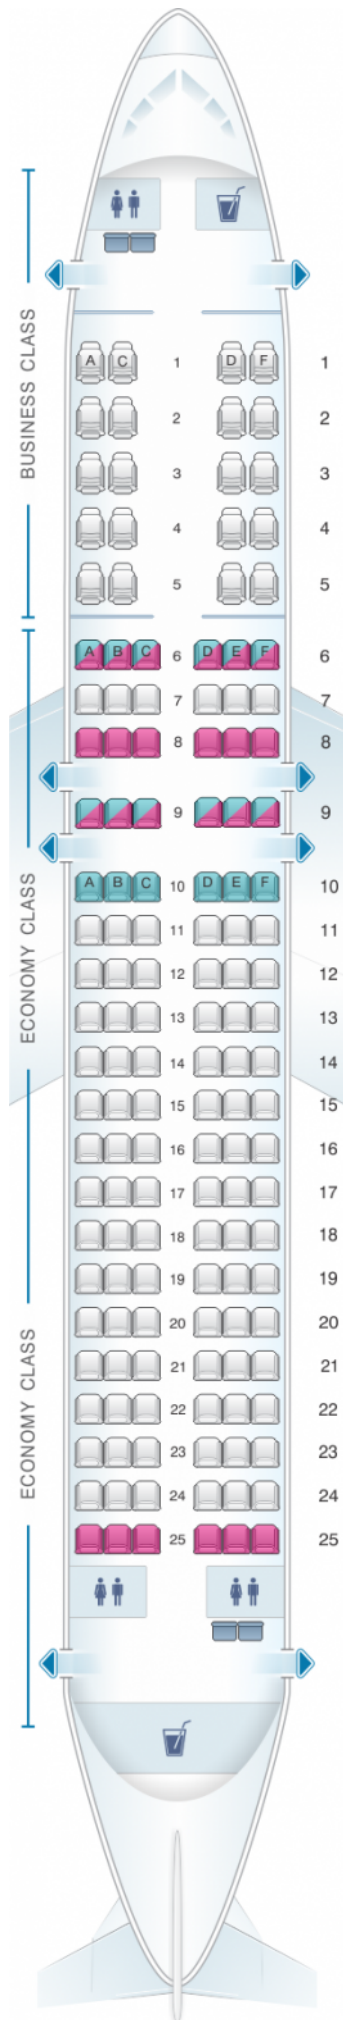

Rossiya Airlines Airbus A320 140PAX

Class	Pitch	Width	Seats
Array	Array	Array	Array

good seat

good but beware

beware

staff seat

exit

wheelchair
accessibility

toilet

closet

galley

power port