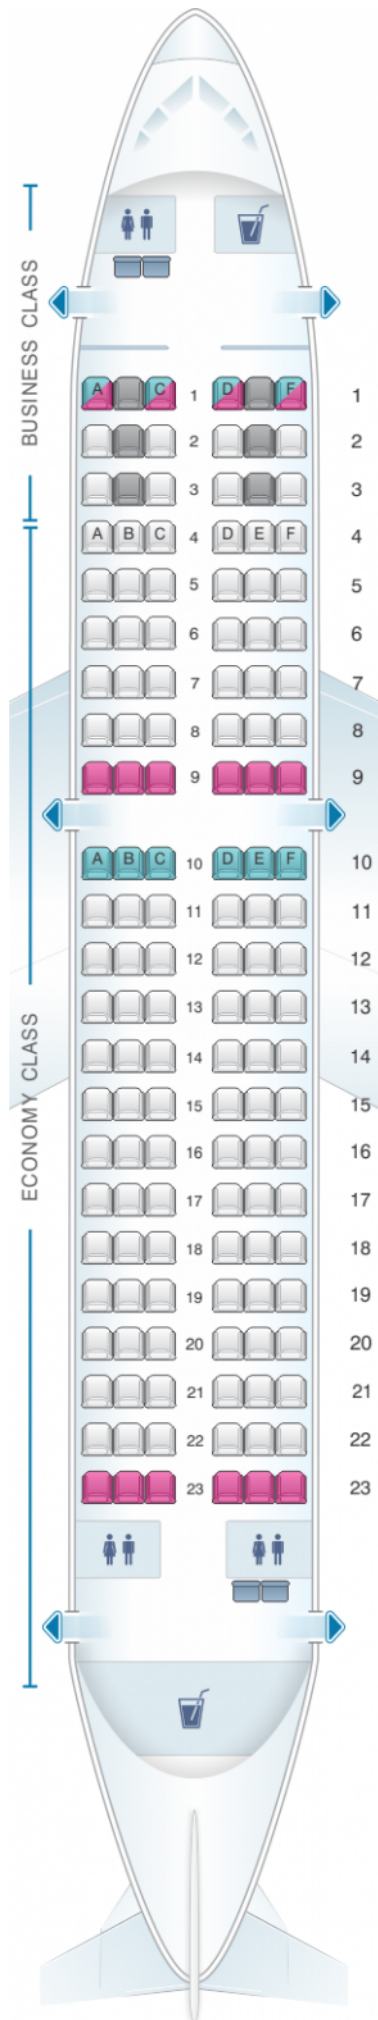

Rossiya Airlines Airbus A319 132PAX

Class	Pitch	Width	Seats
Array	Array	Array	Array

good seat

good but beware

beware

staff seat

exit

wheelchair
accessibility

toilet

closet

galley

power port