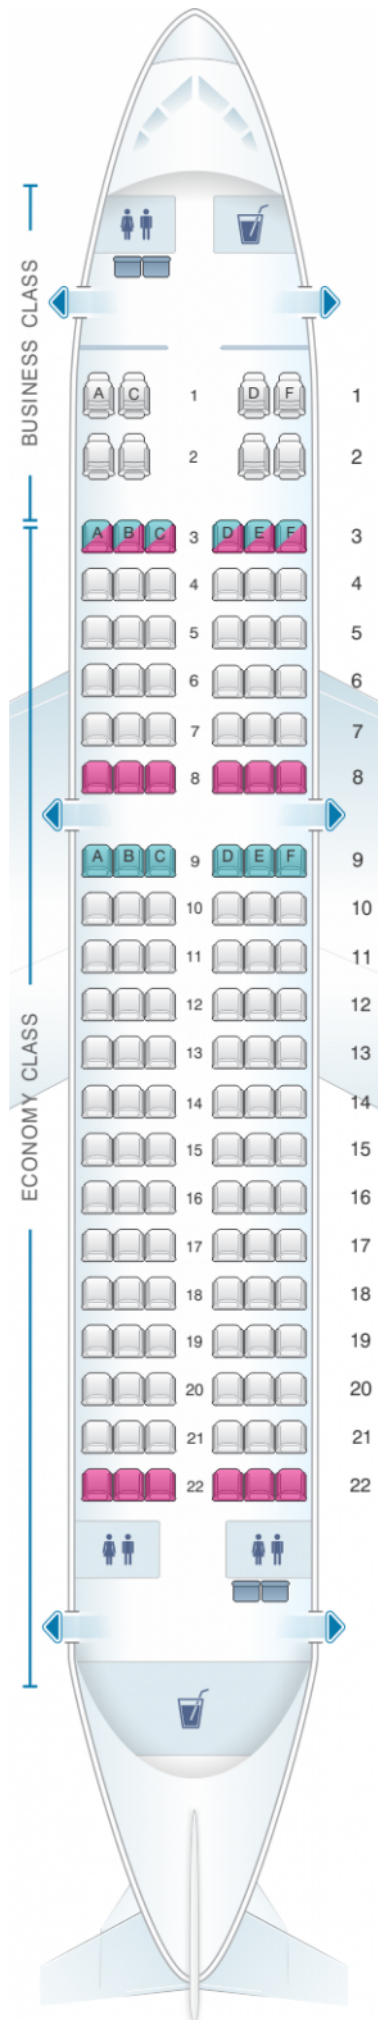

Rossiya Airlines Airbus A319 128PAX

Class	Pitch	Width	Seats
Array	Array	Array	Array

good seat

good but beware

beware

staff seat

exit

wheelchair
accessibility

toilet

closet

galley

power port