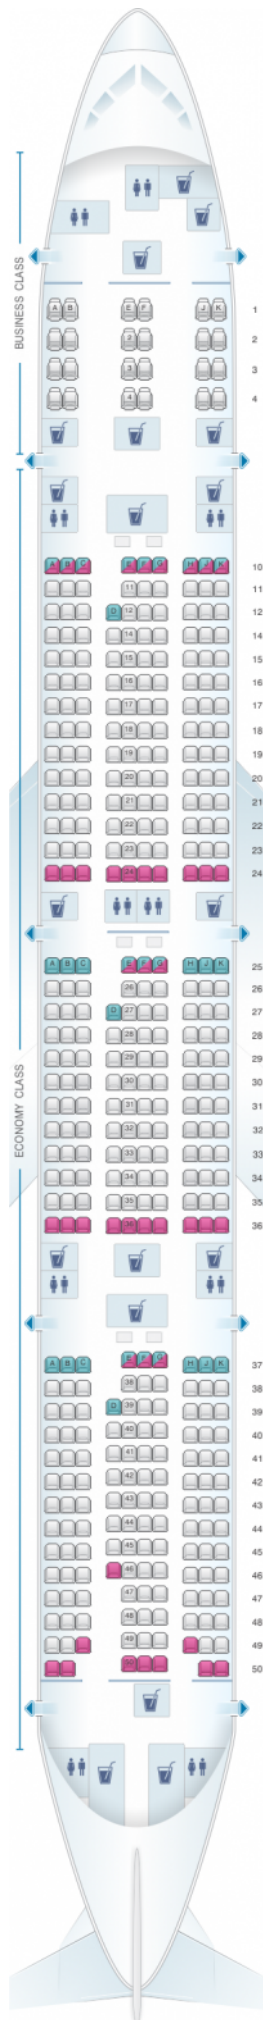

# Qatar Airways Boeing B777 300ER 412pax

Class

good seat	good but beware	beware	staff seat	exit
wheelchair accessibility	toilet	closet	galley	power port