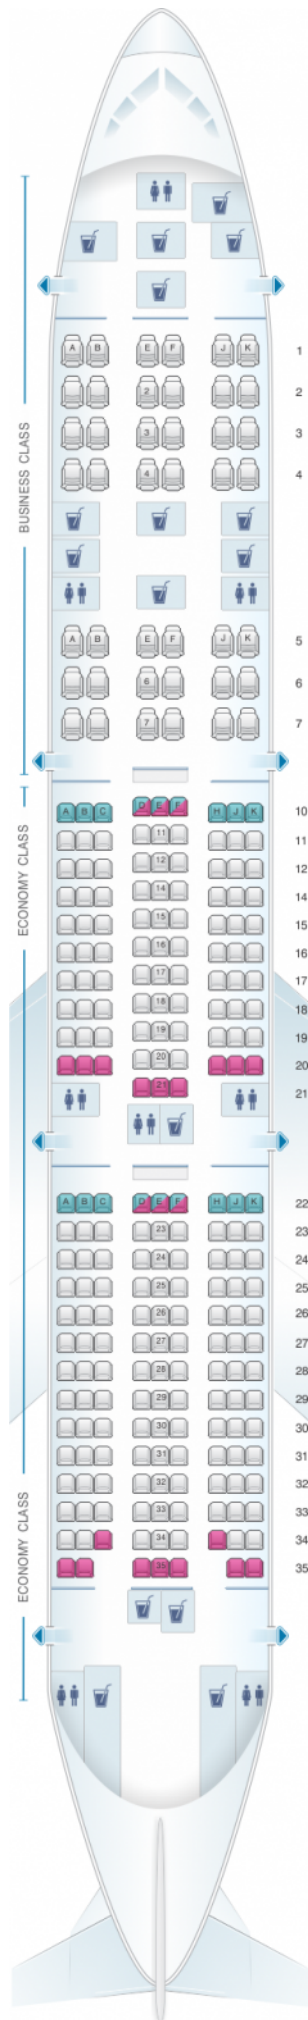

# Qatar Airways Boeing B777 200LR 259pax

Class	Tanguage	?Largeur	Sièges
Array	Array	Array	Array

Legend of seat and facility icons:

- good seat
- good but beware
- beware
- staff seat
- exit
- wheelchair accessibility
- toilet
- closet
- gallery
- power port