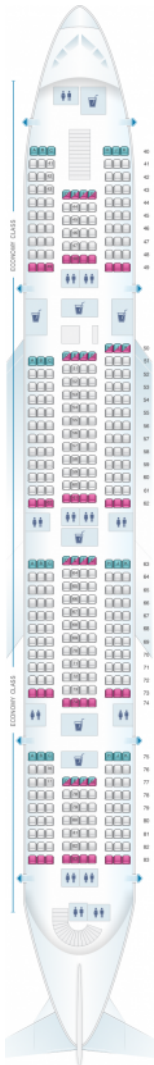

# Qatar Airways Airbus A380 800

Class

good seat

good but beware

beware

staff seat

exit

wheelchair accessibility

toilet

closet

galley

power port