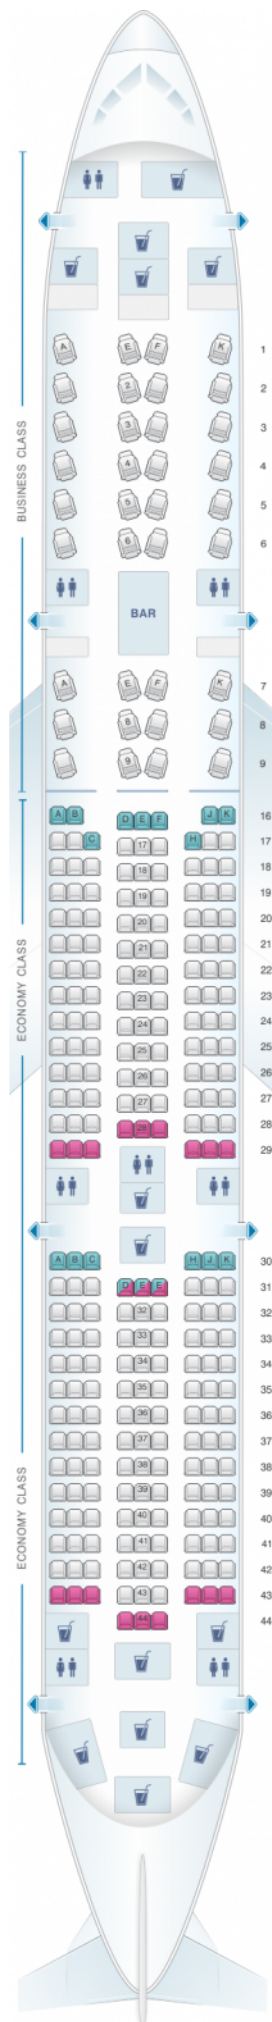

Qatar Airways Airbus A350 900 283pax

Class

good seat

good but beware

beware

staff seat

exit

wheelchair
accessibility

toilet

closet

galley

power port