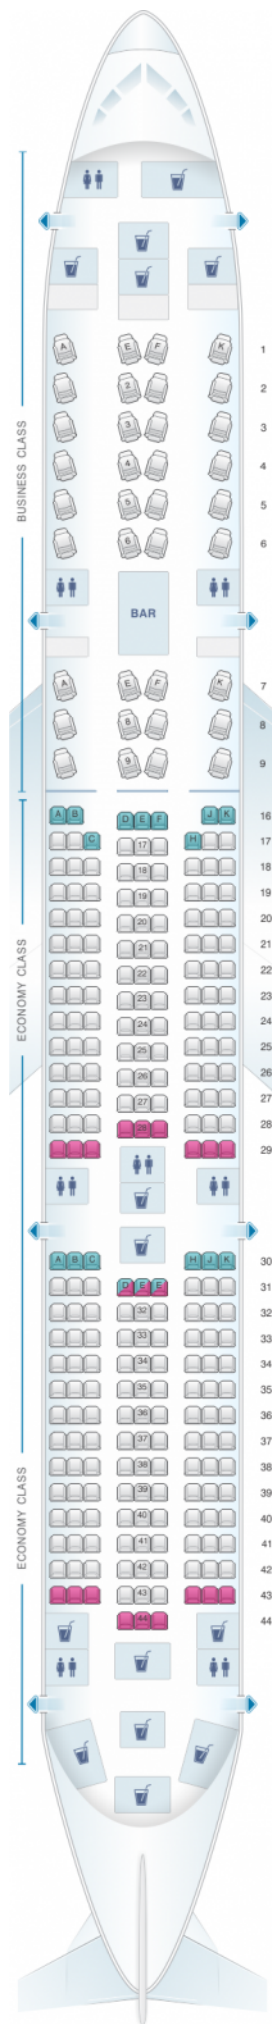

Qatar Airways Airbus A350 900 283pax

Class

good seat

good but beware

beware

staff seat

exit

wheelchair accessibility

toilet

closet

galley

power port