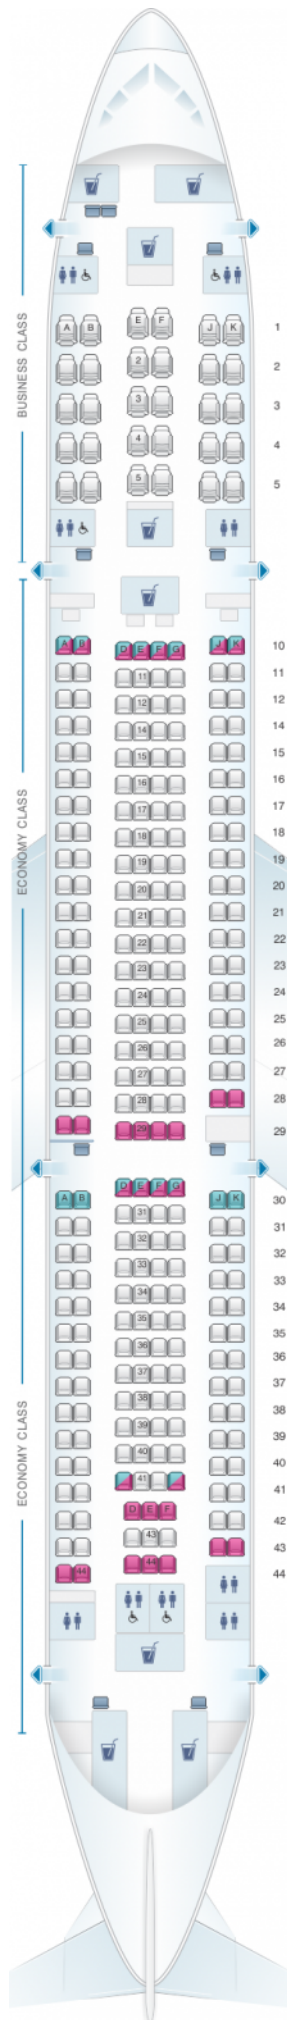

Qatar Airways Airbus A330 300

395pax

Class	Pitch	Width	Seats
Array	Array	Array	Array

good seat

good but beware

beware

staff seat

exit

wheelchair
accessibility

toilet

closet

galley

power port