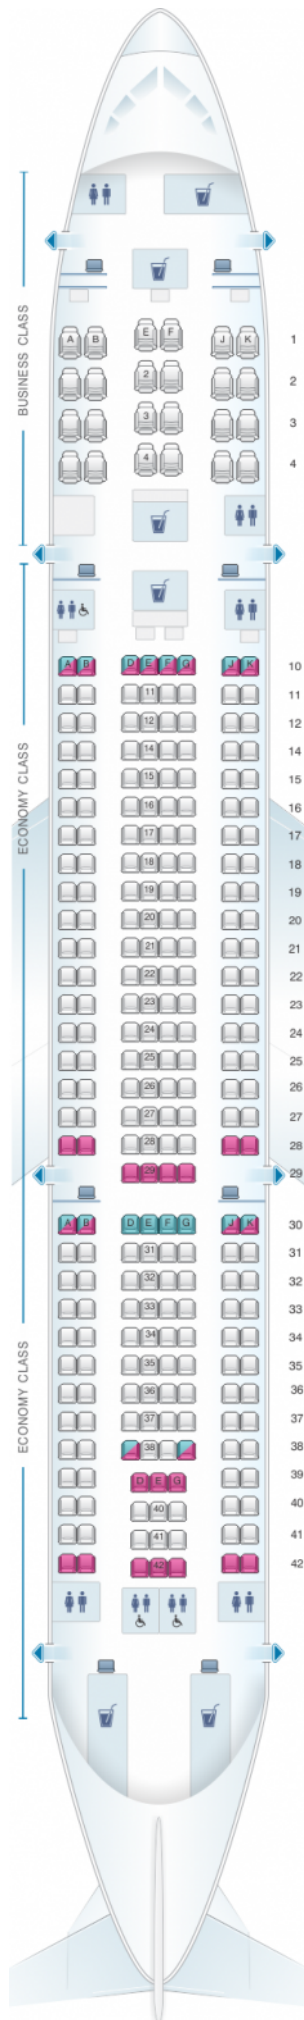

# Qatar Airways Airbus A330 200 272pax

Class	Pitch	Width	Seats
Array	Array	Array	Array

good seat

good but beware

beware

staff seat

exit

wheelchair accessibility

toilet

closet

galley

power port