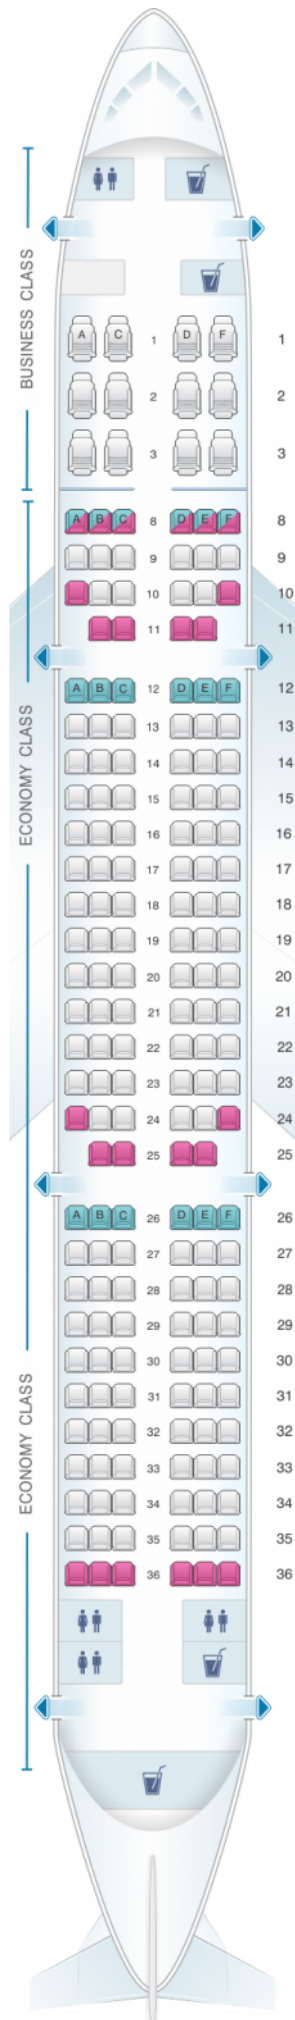

Qatar Airways Airbus A321 200 182pax

Class

				
good seat	good but beware	beware	staff seat	exit
				
wheelchair accessibility	toilet	closet	galley	power port