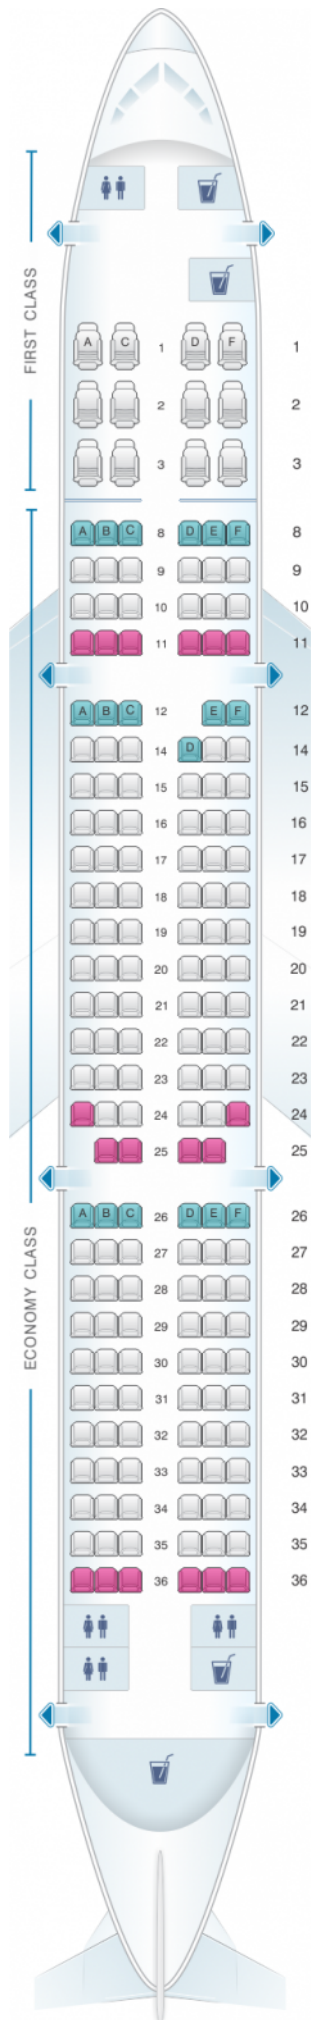

# Qatar Airways Airbus A321 200 177pax

Class	Tanguage	?Largeur	Sièges
Array	Array	Array	Array

good seat	good but beware	beware	staff seat	exit
wheelchair accessibility	toilet	closet	galley	power port