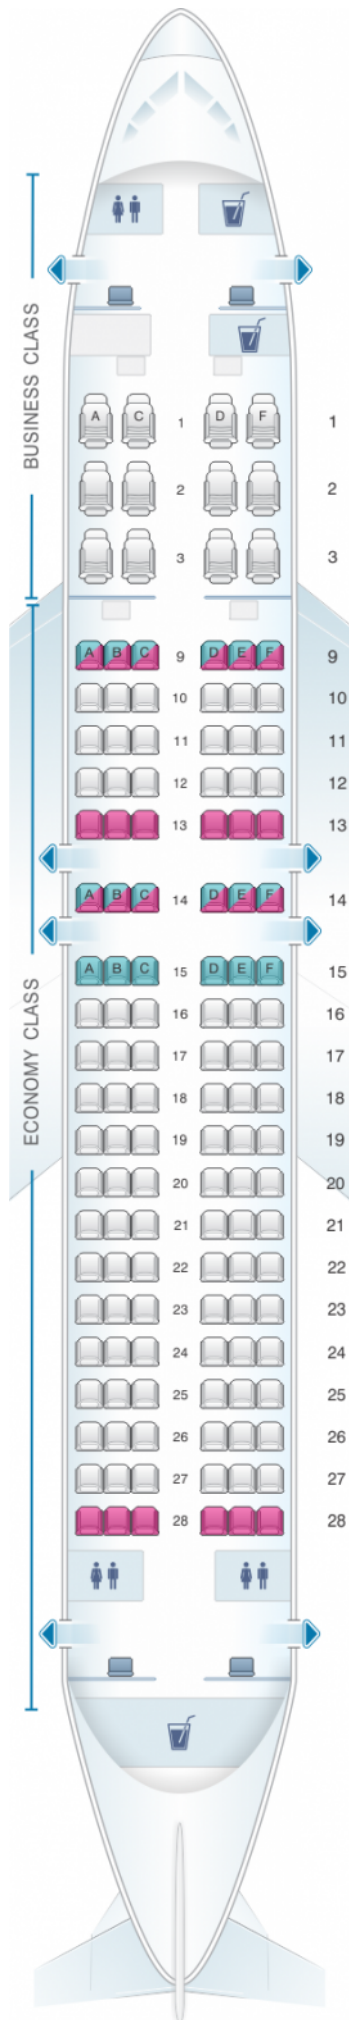

Qatar Airways Airbus A320 200 132pax

Class	Tanguage	?Largeur	Sièges
Array	Array	Array	Array

good seat

good but beware

beware

staff seat

exit

wheelchair
accessibility

toilet

closet

galley

power port