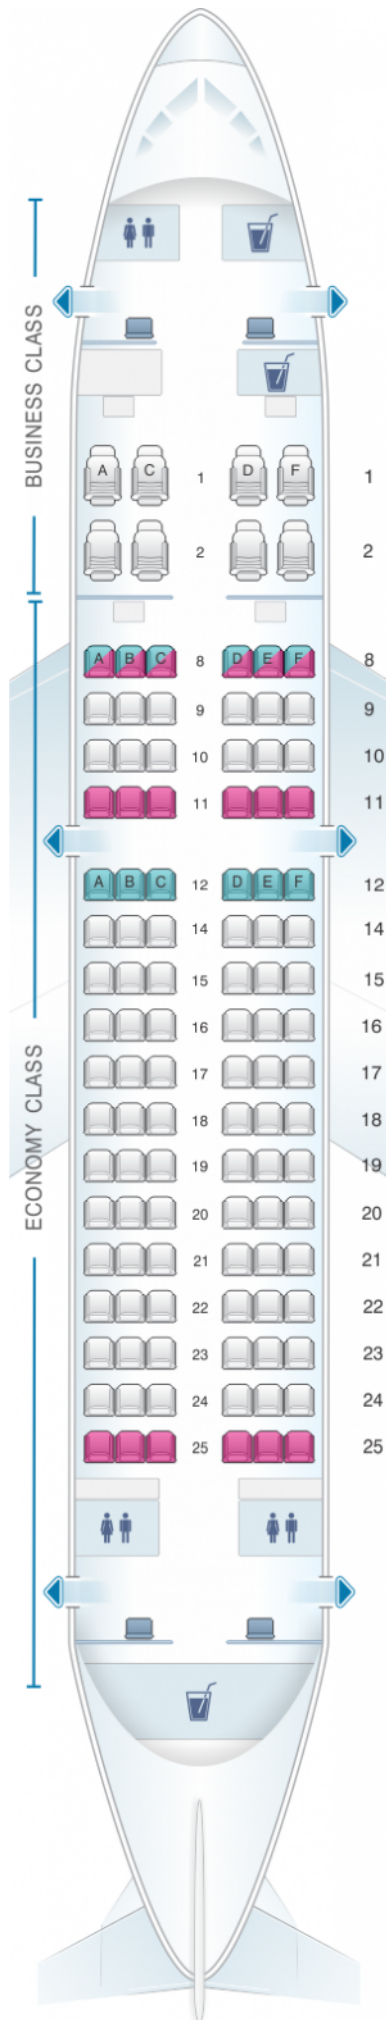

Qatar Airways Airbus A319LR 110pax

Class

				
good seat	good but beware	beware	staff seat	exit
				
wheelchair accessibility	toilet	closet	galley	power port