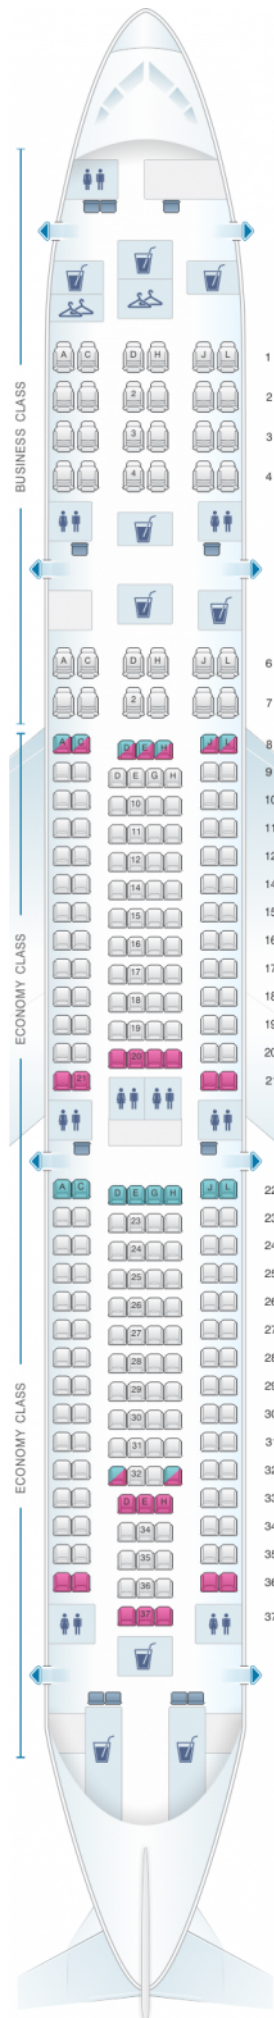

Philippine Airlines Airbus A340 300

254pax

Class	Sièges
Economy Class	218
Economy Class	218

good seat

good but beware

beware

staff seat

exit

wheelchair
accessibility

toilet

closet

gallery

power port