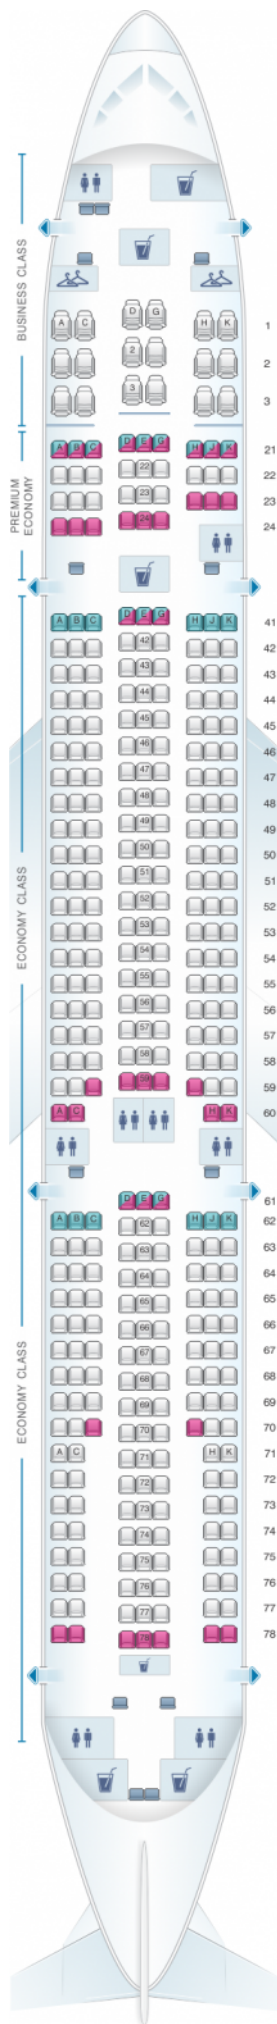

Philippine Airlines Airbus A330 300 363pax

Class	Tono	Ancho	asientos
Array	Array	Array	Array

good seat

good but beware

beware

staff seat

exit

wheelchair accessibility

toilet

closet

galley

power port