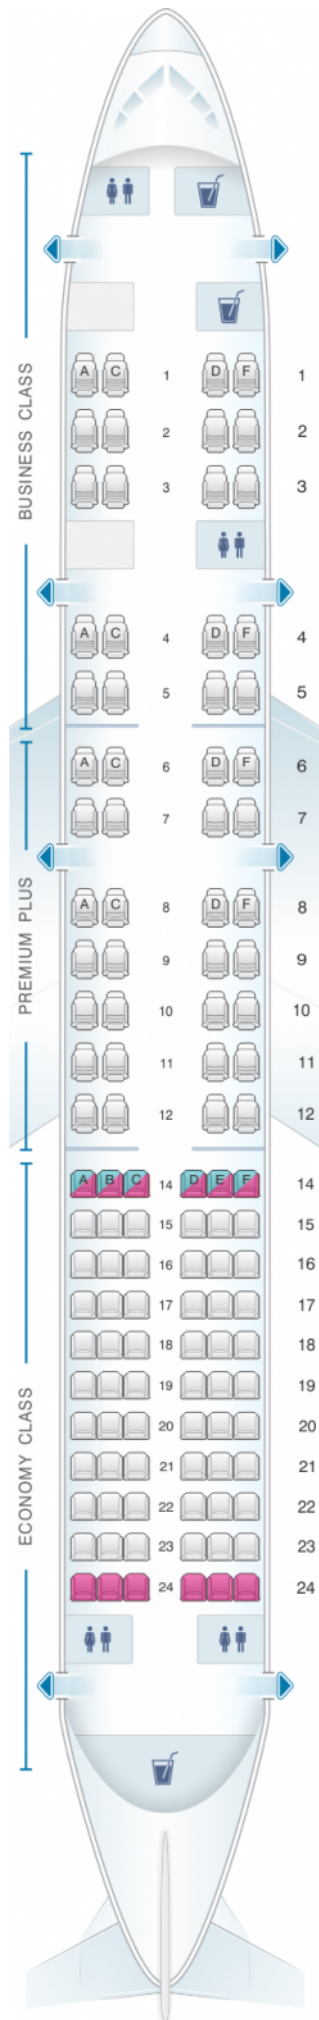

# OpenSkies Boeing B757 200 114PAX

| Class         | Tanguage | ?Largeur | Sièges |
|---------------|----------|----------|--------|
| Economy Class | 31       | 17.5     | 66     |
| Economy Class | 31       | 17.5     | 66     |
| Economy Class | 31       | 17.5     | 66     |

good seat

good but beware

beware

staff seat

exit

wheelchair  
accessibility

toilet

closet

gallery

power port