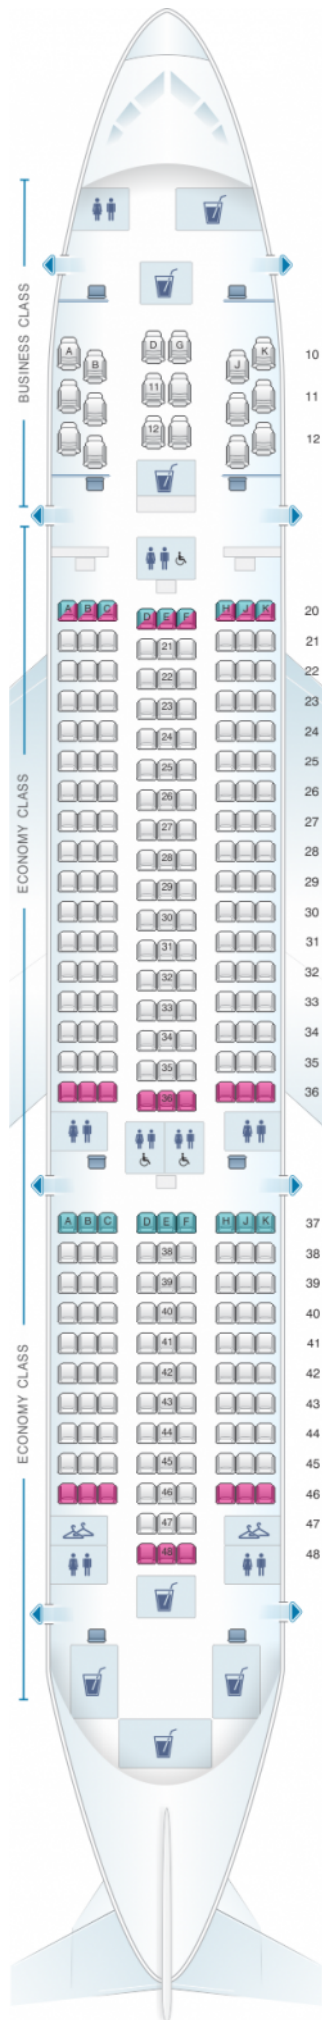

Oman Air Boeing B787 8 V1

Class	Tanguage	?Largeur	Sièges
Array	Array	Array	Array

A legend of cabin icons arranged in two rows. Each icon is a circular button with a light blue background and a white border. The icons represent various cabin features and their corresponding labels below them.

- Row 1:
 - good seat (light blue seat icon)
 - good but beware (pink and blue seat icon)
 - beware (pink seat icon)
 - staff seat (blue seat icon)
 - exit (blue arrow icon)
- Row 2:
 - wheelchair accessibility (wheelchair icon)
 - toilet (male and female figures icon)
 - closet (hanger icon)
 - galley (cup and saucer icon)
 - power port (black dot icon)