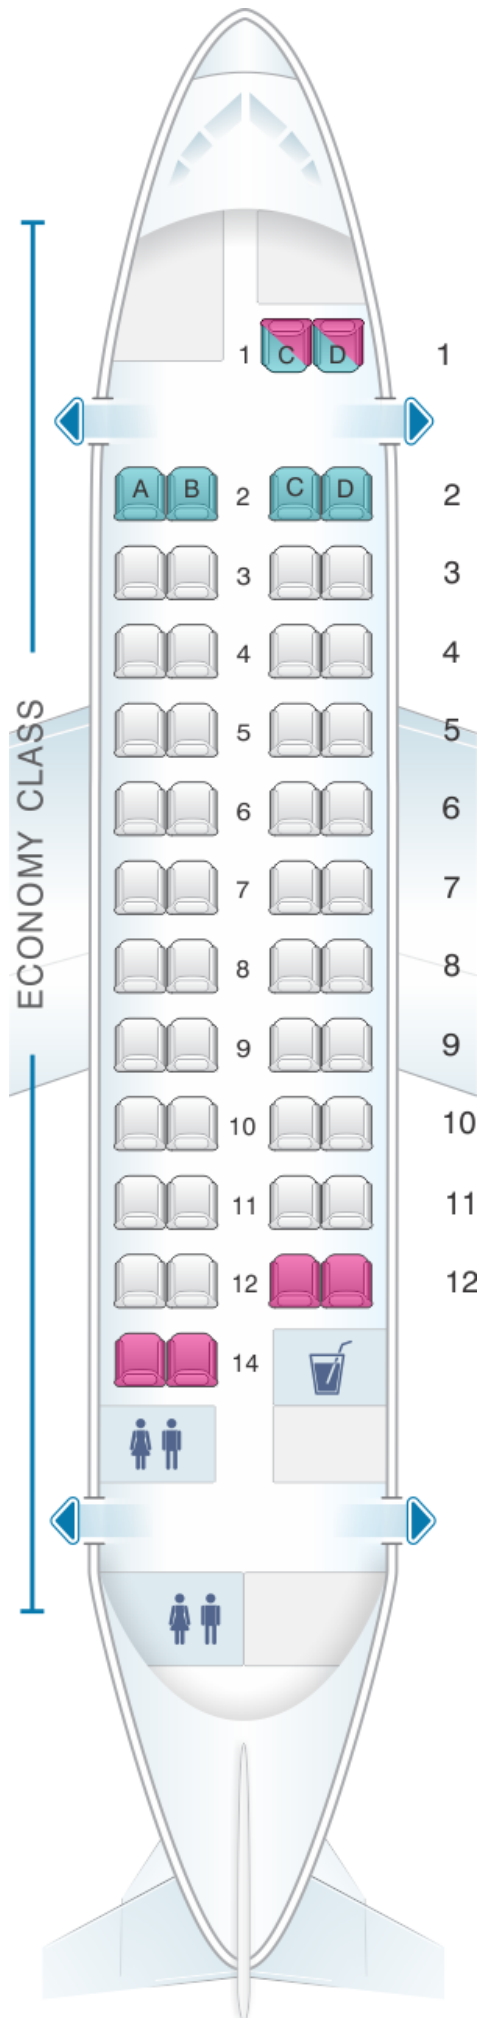

Olympic Air ATR 42 600

Class	Pitch	Width	Seats
Array	Array	Array	Array

				
good seat	good but beware	beware	staff seat	exit
				
wheelchair accessibility	toilet	closet	galley	power port