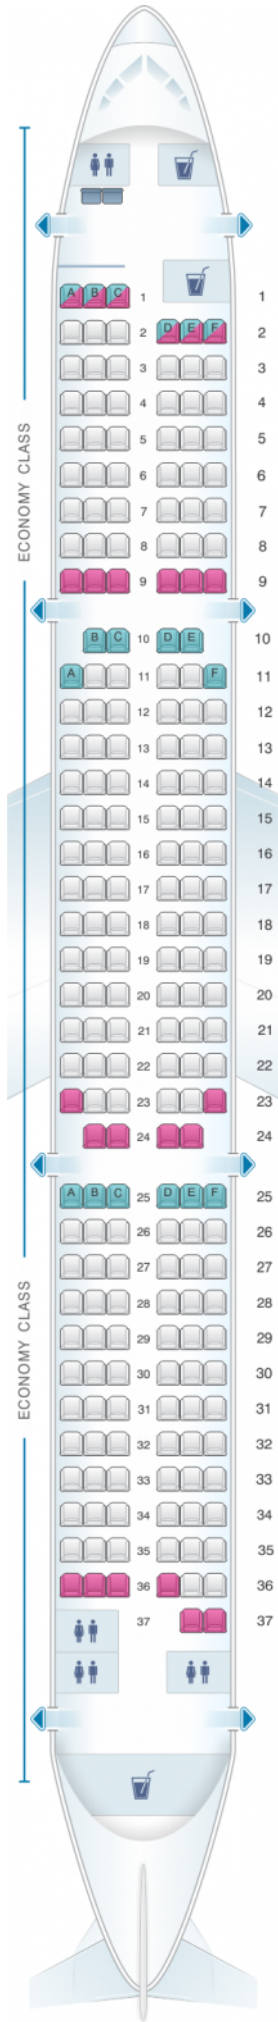

# Novair Airbus A321 200

Class	Sièges
Economy Class	211

good seat	good but beware	beware	staff seat	exit
wheelchair accessibility	toilet	closet	gallery	power port