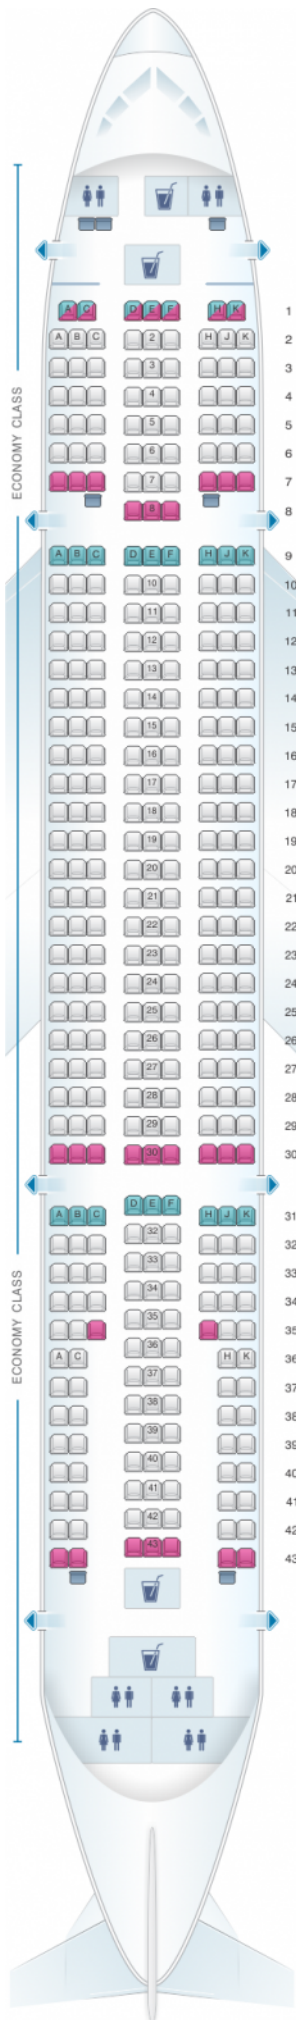

Monarch Airlines Airbus A300 603R

Class	Sièges
Economy Class	361

				
good seat	good but beware	beware	staff seat	exit
				
wheelchair accessibility	toilet	closet	gallery	power port